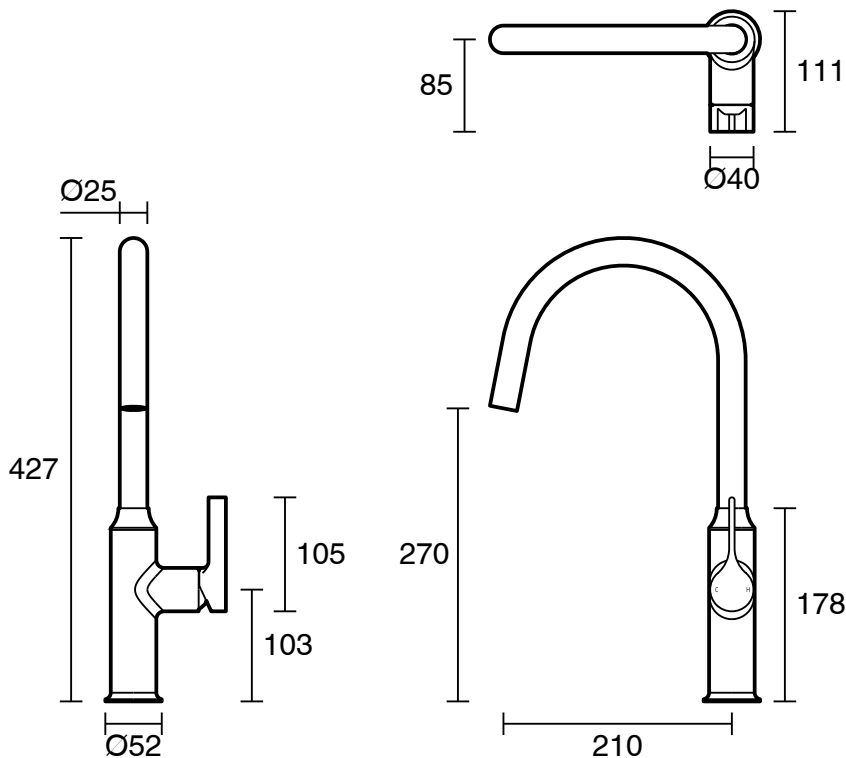

SUSSEX

Sussex Oria Sink Mixer PVD Brushed Nickel (5 Star) Lead Free

30169

SPECIFICATIONS	
Recommended Use	Residential;Commercial
Colour Finish	Brushed Nickel
Primary Material	Lead Free Brass
Recommended Pressure Range	150 - 500 kPa as per AS3500
Max Continuous Working Temperature (deg C)	65
Min Continuous Working Temperature (deg C)	1
WARRANTY	
Residential Use (Years)	40
Commercial Use (Years)	10
<i>Please refer to Sussex Warranty page for full Terms and Conditions</i>	

Disclaimer: Products in this specification manual must by regulation be installed by licensed and registered trade people. The manufacturer/distributor reserves the right to vary specifications or delete models from their range without prior notification. Dimensions are nominal measurements only. Dimensions and set-outs listed are correct at time of publication however the manufacturer/distributor takes no responsibility for printing errors.