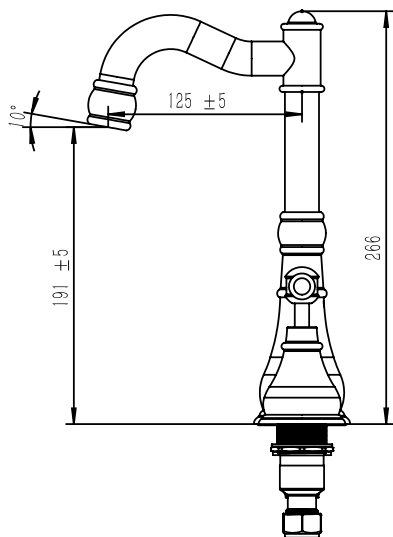

Milli Voir English Basin Set Lever Handle Chrome (5 Star)

2265273

SPECIFICATIONS

Recommended Use	Domestic, hotel and commercial
Colour	Chrome
Material	DR Brass
Recommended Pressure Range	150 - 500 kPa
Max Continuous Working Pressure	500 kPa
Max Continuous Working Temperature	80 deg C
Suitable for Storage Tank Hot Water	Yes
Suitable for Continuous Flow Hot Water	Yes
Suitable for Gravity Feed Hot Water	No

WARRANTY

Warranty - Domestic Use	15 Years
Spare Parts & Labour	12 Months

Please refer to Warranty Page for full Terms and Conditions

Dimensions are nominal measurements only.

CLEANING RECOMMENDATIONS:

We recommend the use of soapy water or approved cleaners. This product should not be cleaned with abrasive materials. Damage caused by any improper treatment is not covered by the product warranty. Refer to Warranty Conditions

Disclaimer: Products in this specification manual must by regulation be installed by licensed and registered trade people. The manufacturer/distributor reserves the right to vary specifications or delete models from their range without prior notification. Dimensions are nominal measurements only. Dimensions and set-outs listed are correct at time of publication however the manufacturer/distributor takes no responsibility for printing errors.

Published 01/06/2020

To see the complete Milli range go to www.reece.com.au