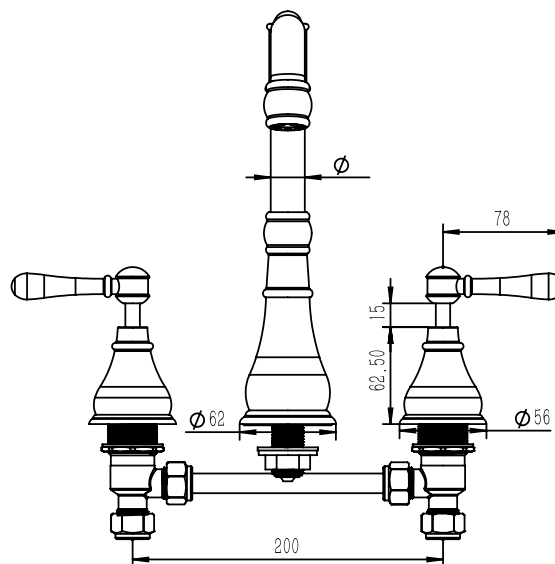

Milli Voir English Basin Set Lever Handle Chrome (5 Star)

2265273

SPECIFICATIONS

Recommended Use	Domestic, hotel and commercial
Colour	Chrome
Material	DR Brass
Recommended Pressure Range	150 - 500 kPa
Max Continuous Working Pressure	500 kPa
Max Continuous Working Temperature	80 deg C
Suitable for Storage Tank Hot Water	Yes
Suitable for Continuous Flow Hot Water	Yes
Suitable for Gravity Feed Hot Water	No

WARRANTY

Warranty - Domestic Use	15 Years
Spare Parts & Labour	12 Months

Please refer to Warranty Page for full Terms and Conditions

Dimensions are nominal measurements only.

CLEANING RECOMMENDATIONS:

We recommend the use of soapy water or approved cleaners. This product should not be cleaned with abrasive materials. Damage caused by any improper treatment is not covered by the product warranty. Refer to Warranty Conditions

Disclaimer: Products in this specification manual must by regulation be installed by licensed and registered trade people. The manufacturer/distributor reserves the right to vary specifications or delete models from their range without prior notification. Dimensions are nominal measurements only. Dimensions and set-outs listed are correct at time of publication however the manufacturer/distributor takes no responsibility for printing errors.

Published 01/06/2020

To see the complete Milli range go to www.reece.com.au