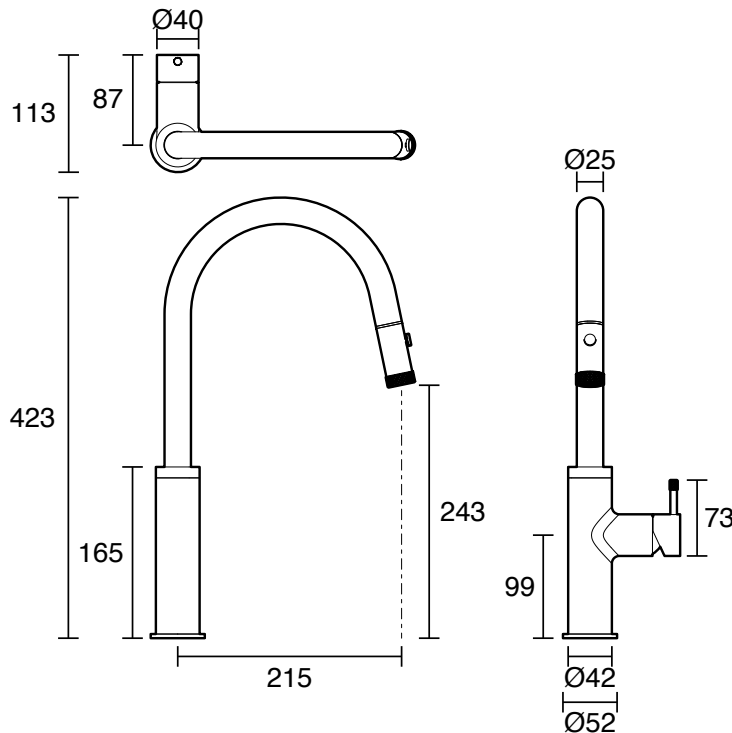

SUSSEX

Sussex Scala Nova Sink Mixer Pull Out Spray PVD Matte Black (5 Star) Lead Free

43555

SPECIFICATIONS	
Recommended Use	Residential;Commercial
Colour Finish	Matte Black
Primary Material	Lead Free Brass
Recommended Pressure Range	150 - 500 kPa as per AS3500
Max Continuous Working Temperature (deg C)	65
Min Continuous Working Temperature (deg C)	1
WARRANTY	
Residential Use (Years)	40
Commercial Use (Years)	10
<i>Please refer to Sussex Warranty page for full Terms and Conditions</i>	

Disclaimer: Products in this specification manual must by regulation be installed by licensed and registered trade people. The manufacturer/distributor reserves the right to vary specifications or delete models from their range without prior notification. Dimensions are nominal measurements only. Dimensions and set-outs listed are correct at time of publication however the manufacturer/distributor takes no responsibility for printing errors.