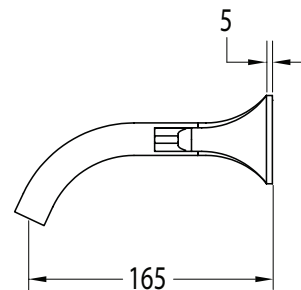

Dimensions are nominal measurements only.

CLEANING RECOMMENDATIONS:

We recommend the use of soapy water or approved cleaners. This product should not be cleaned with abrasive materials. Damage caused by any improper treatment is not covered by the product warranty. Refer to Warranty Conditions

Disclaimer: Products in this specification manual must by regulation be installed by licensed and registered trade people. The manufacturer/distributor reserves the right to vary specifications or delete models from their range without prior notification. Dimensions are nominal measurements only. Dimensions and set-outs listed are correct at time of publication however the manufacturer/distributor takes no responsibility for printing errors.

Published 02/07/2021

To see the complete Milli range go to www.reece.com.au