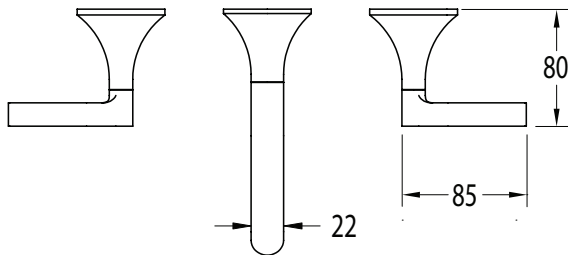

Milli Oria Wall Bath Set 165mm PVD Brushed Bronze

2265686

SPECIFICATIONS

Recommended Use	Domestic, Hotel & Commercial
Colour	Bronze
Finish	Brushed
Material	Brass
Recommended Pressure Range	250-500kPa
Maximum Continuous Working Temperature	65 deg C
Suitable for Storage Tank Hot Water	Yes
Suitable for Continuous Flow Hot Water	Yes
Suitable for Gravity Feed Hot Water	No

WARRANTY

Warranty - Domestic Use	15 Years
Spare Parts & Labour	12 Months

Please refer to Warranty Page for full Terms and Conditions

Dimensions are nominal measurements only.

CLEANING RECOMMENDATIONS:

We recommend the use of soapy water or approved cleaners. This product should not be cleaned with abrasive materials. Damage caused by any improper treatment is not covered by the product warranty. Refer to Warranty Conditions

Disclaimer: Products in this specification manual must by regulation be installed by licensed and registered trade people. The manufacturer/distributor reserves the right to vary specifications or delete models from their range without prior notification. Dimensions are nominal measurements only. Dimensions and set-outs listed are correct at time of publication however the manufacturer/distributor takes no responsibility for printing errors.

Published 02/07/2021

To see the complete Milli range go to www.reece.com.au