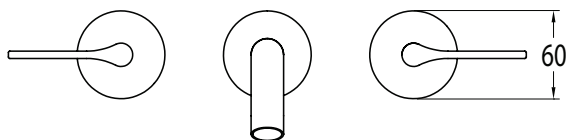

Dimensions are nominal measurements only.

CLEANING RECOMMENDATIONS:

We recommend the use of soapy water or approved cleaners. This product should not be cleaned with abrasive materials. Damage caused by any improper treatment is not covered by the product warranty. Refer to Warranty Conditions

Disclaimer: Products in this specification manual must by regulation be installed by licensed and registered trade people. The manufacturer/distributor reserves the right to vary specifications or delete models from their range without prior notification. Dimensions are nominal measurements only. Dimensions and set-outs listed are correct at time of publication however the manufacturer/distributor takes no responsibility for printing errors.

Published 02/07/2021

To see the complete Milli range go to www.reece.com.au