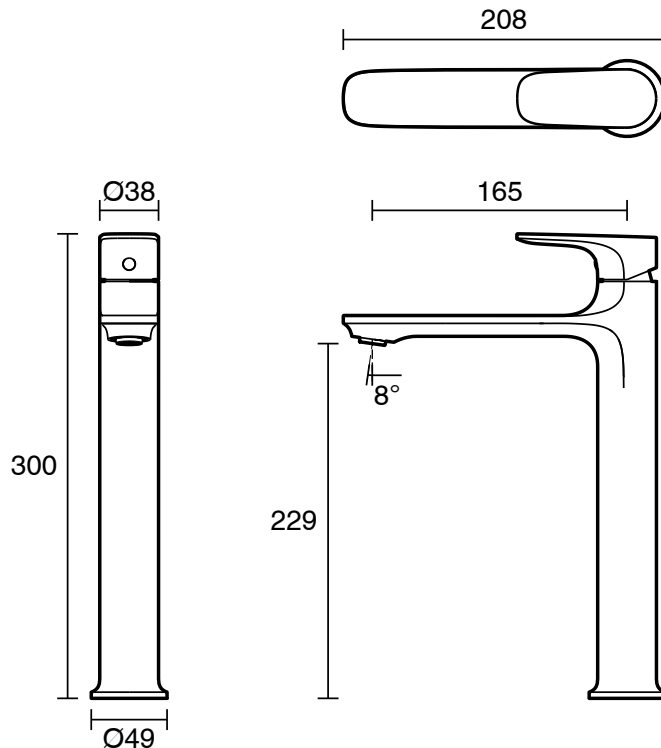

mizu

Mizu Silk Extended Basin Mixer Tap Brushed Brass (6 Star) Lead Free

9512489

SPECIFICATIONS	
Recommended Use	Domestic;Commercial;Hotel
Colour Category	Brass
Colour Finish	Brushed Brass
Primary Material	Lead Free Brass
Hot Water Unit Suitability	Storage Tank;Continuous Flow
WARRANTY	
Warranty - Domestic Use (Years)	10
Spare Parts & Labour (Years)	1
<i>Please refer to Warranty Page for full Terms and Conditions</i>	

Disclaimer: Products in this specification manual must by regulation be installed by licensed and registered trade people. The manufacturer/distributor reserves the right to vary specifications or delete models from their range without prior notification. Dimensions are nominal measurements only. Dimensions and set-outs listed are correct at time of publication however the manufacturer/distributor takes no responsibility for printing errors.