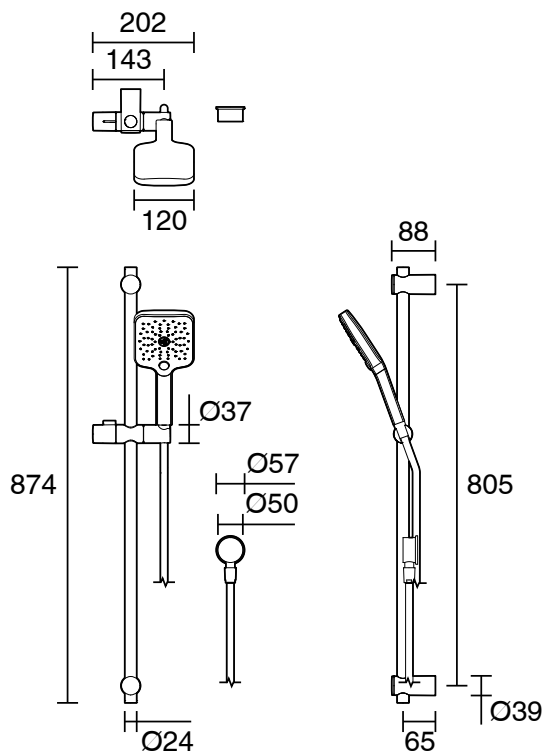

## Mizu Soothe Single Rail Shower 3 Function with Wall Water Inlet Brushed Gunmetal (5 Star)

4201032

SPECIFICATIONS	
Recommended Use	Domestic;Commercial;Hotel
Colour Finish	Brushed Gunmetal
Max Continuous Working Pressure (kPa)	500
Max Continuous Working Temperature (deg C)	65
WARRANTY	
Warranty - Domestic Use (Years)	10
Spare Parts & Labour (Years)	1
<i>Please refer to Warranty Page for full Terms and Conditions</i>	

Dimensions are nominal measurements only.