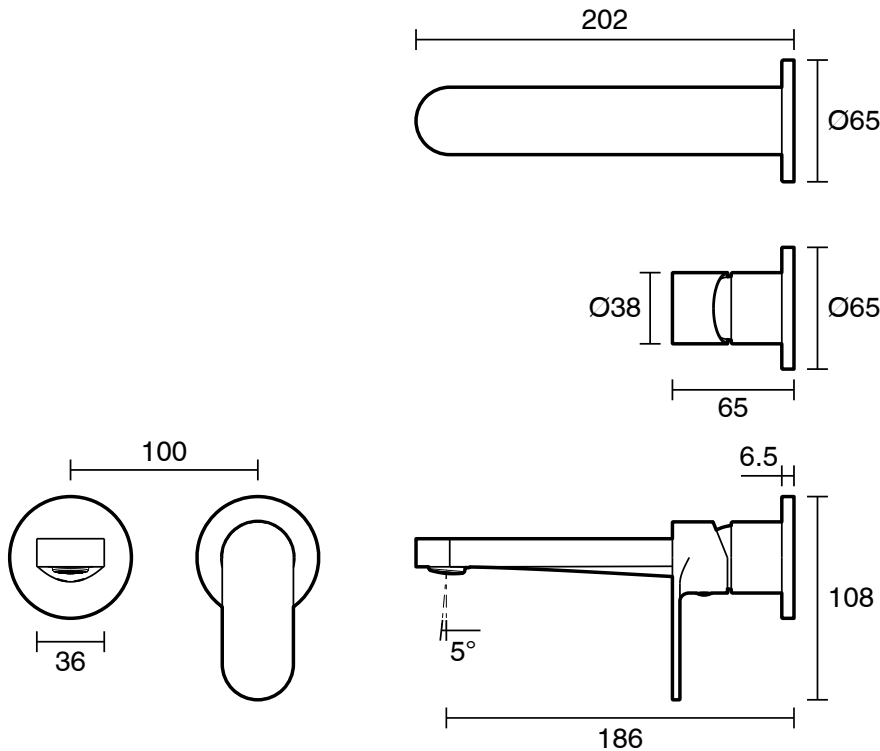

mizu

Mizu Soothe MK2 Wall Basin/Bath Mix 2Pc Trimset Brushed Nickel (6 Star)

2265229

SPECIFICATIONS	
Recommended Use	Domestic;Commercial;Hotel
Colour Category	Nickel
Colour Finish	Brushed Nickel
Primary Material	Lead Free Brass
Hot Water Unit Suitability	Storage Tank;Continuous Flow
WARRANTY	
Warranty - Domestic Use (Years)	10
Spare Parts & Labour (Years)	1
<i>Please refer to Warranty Page for full Terms and Conditions</i>	

Disclaimer: Products in this specification manual must by regulation be installed by licensed and registered trade people. The manufacturer/distributor reserves the right to vary specifications or delete models from their range without prior notification. Dimensions are nominal measurements only. Dimensions and set-outs listed are correct at time of publication however the manufacturer/distributor takes no responsibility for printing errors.