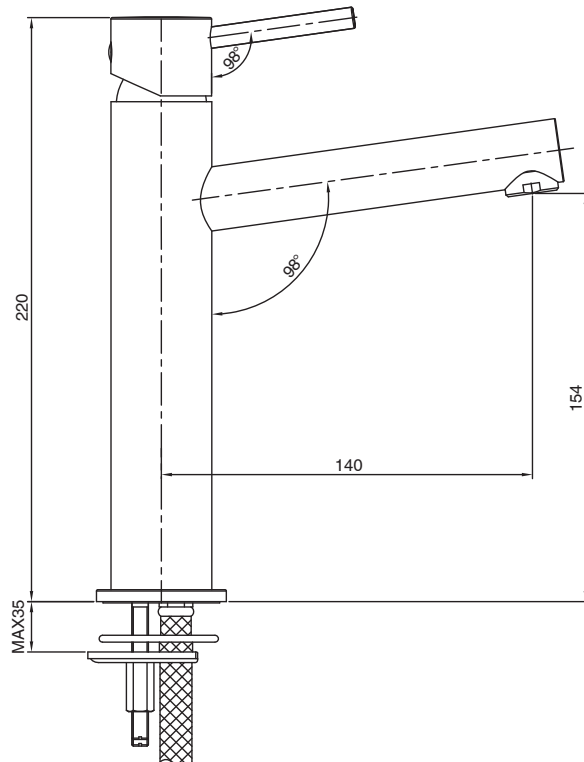

mizu

Mizu Drift MK2 Medium Height Basin Mixer Brushed Gunmetal (5 Star)

9512220

SPECIFICATIONS	
Recommended Use	Domestic, Hotel & Commercial
Colour	Brushed Gunmetal
Finish	Brushed
Material	DR Brass
Recommended Pressure Range	150 - 500 kPa
Maximum Continuous Working Temperature	65 deg C
Suitable for Storage Tank Hot Water	Yes
Suitable for Continuous Flow Hot Water	Yes
Suitable for Gravity Feed Hot Water	No
WARRANTY	
Warranty - Domestic Use	10 Years
Spare Parts & Labour	12 Months
<i>Please refer to Warranty Page for full Terms and Conditions</i>	

Disclaimer: Products in this specification manual must by regulation be installed by licensed and registered trade people. The manufacturer/distributor reserves the right to vary specifications or delete models from their range without prior notification. Dimensions are nominal measurements only. Dimensions and set-outs listed are correct at time of publication however the manufacturer/distributor takes no responsibility for printing errors.