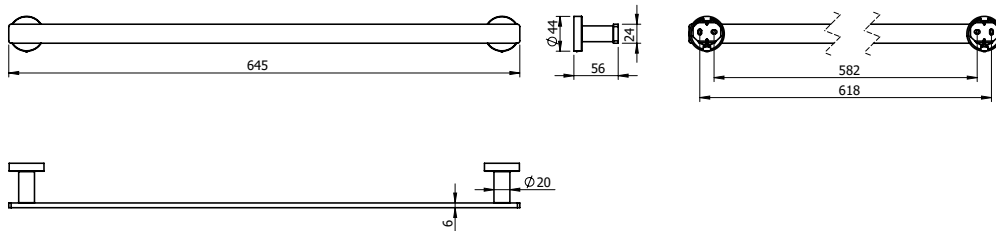

Milli Marle Edit Single Towel Rail 600mm Brushed Gold

9510632

SPECIFICATIONS

Recommended Use	Domestic, Hotel & Commercial
Colour	Brushed Gold
Material	Aluminium

WARRANTY

Replacement Only - Domestic Use 15 Years

Please refer to Warranty Page for full Terms and Conditions

Dimensions are nominal measurements only.

CLEANING RECOMMENDATIONS:

We recommend the use of soapy water or approved cleaners. This product should not be cleaned with abrasive materials. Damage caused by any improper treatment is not covered by the product warranty. Refer to Warranty Conditions

Disclaimer: Products in this specification manual must by regulation be installed by licensed and registered trade people. The manufacturer/distributor reserves the right to vary specifications or delete models from their range without prior notification. Dimensions are nominal measurements only. Dimensions and set-outs listed are correct at time of publication however the manufacturer/distributor takes no responsibility for printing errors.

Published 25/03/2022

To see the complete Milli range go to
www.reece.com.au