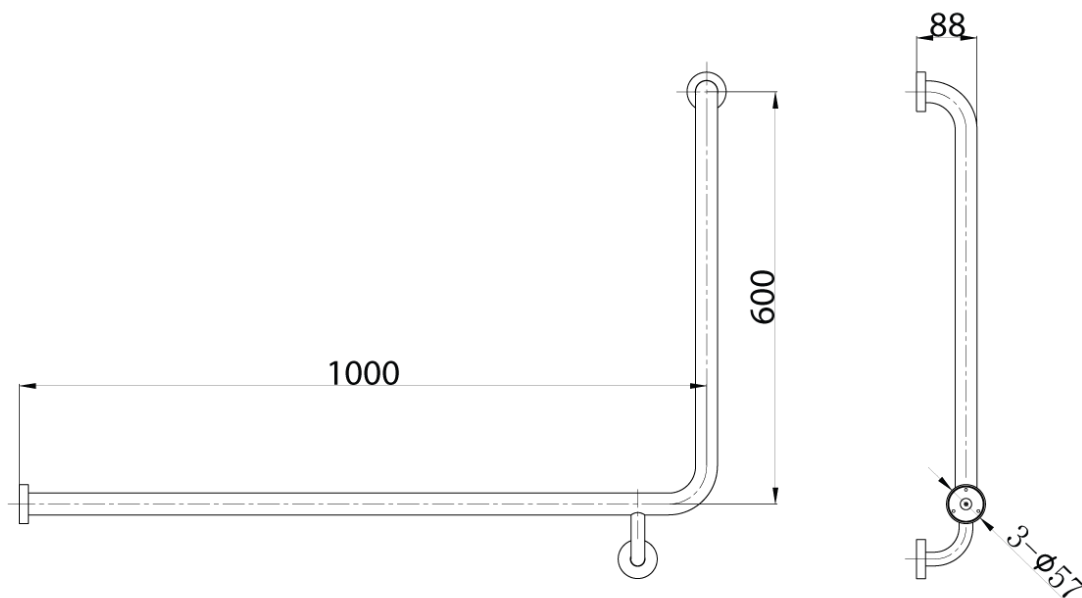

Mobi 1000 x 600mm Left Hand Corner Grab Rail Polished Stainless Steel

9502633

SPECIFICATIONS

Recommended Use	Domestic;Hotel;Commercial
Material	Stainless Steel 304
Colour	Polished Stainless Steel
Mounting	Wall

WARRANTY

Warranty - Domestic Use (Years)	7
Spare Parts & Labour (Years)	1

Please refer to Warranty Page for full Terms and Conditions

Dimensions are nominal measurements only.

CLEANING RECOMMENDATIONS:

We recommend the use of soapy water or approved cleaners. This product should not be cleaned with abrasive materials. Damage caused by any improper treatment is not covered by the product warranty. Refer to Warranty Conditions

Disclaimer: Products in this specification manual must by regulation be installed by licensed and registered trade people. The manufacturer/distributor reserves the right to vary specifications or delete models from their range without prior notification. Dimensions are nominal measurements only. Dimensions and set-outs listed are correct at time of publication however the manufacturer/distributor takes no responsibility for printing errors.

Published 25/03/2025

To see the complete Mobi range go to www.reece.com.au