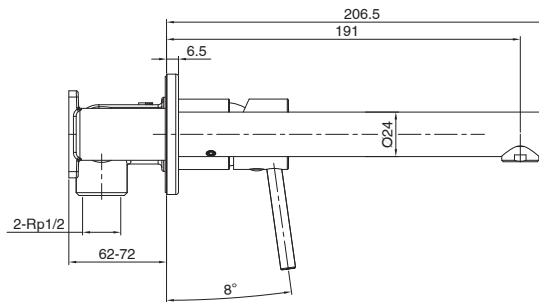

mizu

Mizu Drift MK2 Wall Bath Mixer Set Kit Matte Black

9510613

SPECIFICATIONS

Recommended Use	Domestic, Hotel & Commercial
Colour	Matte Black
Body Material	DR Brass
Recommended Pressure Range	150 - 500 kPa
Maximum Continuous Working Temperature	65 deg C
Suitable for Storage Tank Hot Water	Yes
Suitable for Continuous Flow Hot Water	Yes
Suitable for Gravity Feed Hot Water	No

WARRANTY

Warranty - Domestic Use	10 Years
Spare Parts & Labour	12 Months

Please refer to Warranty Page for full Terms and Conditions

Dimensions are nominal measurements only.

CLEANING RECOMMENDATIONS:

We recommend the use of soapy water or approved cleaners. This product should not be cleaned with abrasive materials. Damage caused by any improper treatment is not covered by the product warranty. Refer to Warranty Conditions

Disclaimer: Products in this specification manual must by regulation be installed by licensed and registered trade people. The manufacturer/distributor reserves the right to vary specifications or delete models from their range without prior notification. Dimensions are nominal measurements only. Dimensions and set-outs listed are correct at time of publication however the manufacturer/distributor takes no responsibility for printing errors.

Published 20/03/2024

To see the complete Mizu range go to www.reece.com.au

WaterMark
AS/NZS 3718
WM-022094