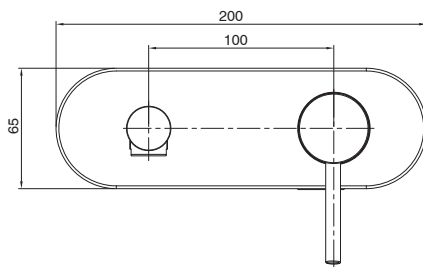

mizu

Mizu Drift MK2 Wall Bath Mixer Set Kit Matte Black

9510613

SPECIFICATIONS

Recommended Use	Domestic, Hotel & Commercial
Colour	Matte Black
Body Material	DR Brass
Recommended Pressure Range	150 - 500 kPa
Maximum Continuous Working Temperature	65 deg C
Suitable for Storage Tank Hot Water	Yes
Suitable for Continuous Flow Hot Water	Yes
Suitable for Gravity Feed Hot Water	No

WARRANTY

Warranty - Domestic Use	10 Years
Spare Parts & Labour	12 Months

Please refer to Warranty Page for full Terms and Conditions

Dimensions are nominal measurements only.

CLEANING RECOMMENDATIONS:

We recommend the use of soapy water or approved cleaners. This product should not be cleaned with abrasive materials. Damage caused by any improper treatment is not covered by the product warranty. Refer to Warranty Conditions

Disclaimer: Products in this specification manual must by regulation be installed by licensed and registered trade people. The manufacturer/distributor reserves the right to vary specifications or delete models from their range without prior notification. Dimensions are nominal measurements only. Dimensions and set-outs listed are correct at time of publication however the manufacturer/distributor takes no responsibility for printing errors.

Published 20/03/2024

To see the complete Mizu range go to www.reece.com.au

WaterMark
AS/NZS 3718
WM-022094