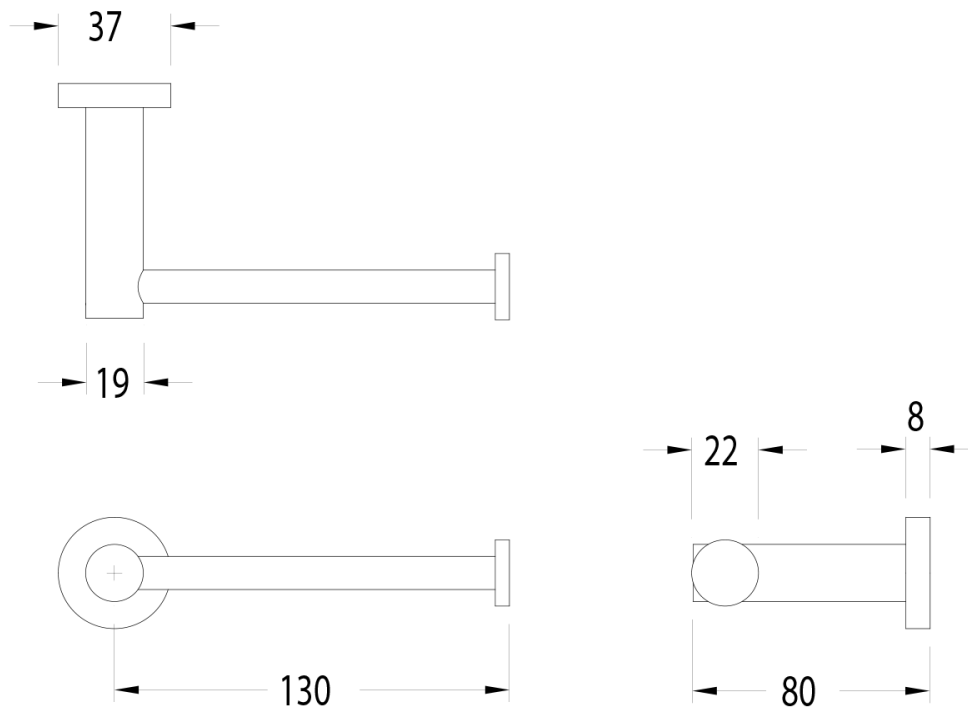

Milli Mood Edit Toilet Roll Holder PVD Brushed Bronze

9511110

SPECIFICATIONS

Recommended Use	Domestic, Hotel & Commercial
Colour	Brushed Bronze
Material	DR Brass

WARRANTY

Replacement Only - Domestic Use 15 Years

Please refer to Warranty Page for full Terms and Conditions

Dimensions are nominal measurements only.

CLEANING RECOMMENDATIONS:

We recommend the use of soapy water or approved cleaners. This product should not be cleaned with abrasive materials. Damage caused by any improper treatment is not covered by the product warranty. Refer to Warranty Conditions

Disclaimer: Products in this specification manual must by regulation be installed by licensed and registered trade people. The manufacturer/distributor reserves the right to vary specifications or delete models from their range without prior notification. Dimensions are nominal measurements only. Dimensions and set-outs listed are correct at time of publication however the manufacturer/distributor takes no responsibility for printing errors.

Published 28/03/2022

To see the complete Milli range go to www.reece.com.au