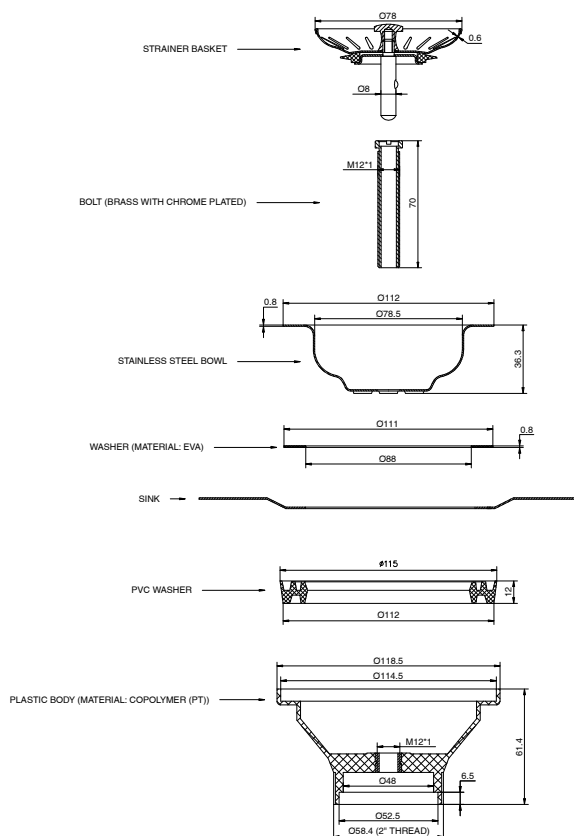

Memo Basket Plug & Waste 90mm x 50mm (Suits All Sinks) Gold

9511981

SPECIFICATIONS

Recommended Use	Domestic, Hotel & Commercial
Material	Stainless Steel (304 Grade)
Colour	Gold
Finish	Satin
Size	90mm x 50mm
Suitable for	This waste is suitable for a variety of different sink materials, including fireclay, granite, and stainless steel

WARRANTY

Replacement Only - Domestic Use	12 Months

Please refer to Warranty Page for full Terms and Conditions

Dimensions are nominal measurements only.

CLEANING RECOMMENDATIONS:

We recommend using a soft cloth or moist sponge with soapy water or mild detergent. Rinse with clean water, towel dry after cleaning. Clean regularly to protect surface finish. Do not use chemical or abrasive cleaners, avoid using a scrubbing brush or scourer sponge to clean. A soft brush can be used for hard to reach places. Damage caused by any improper treatment is not covered by the product warranty. Refer to Warranty Conditions.

Disclaimer: Products in this specification manual must by regulation be installed by licensed and registered trade people. The manufacturer/distributor reserves the right to vary specifications or delete models from their range without prior notification. Dimensions are nominal measurements only. Dimensions and set-outs listed are correct at time of publication however the manufacturer/distributor takes no responsibility for printing errors.

Published 07/06/2023

To see the complete Memo range go to www.reece.com.au