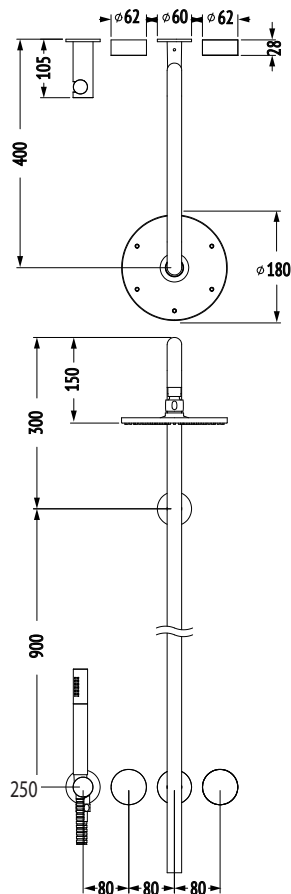

Milli Pure Progressive Column Mixer Shower with Handshower and Diamond Textured Handles (3*)

SPECIFICATIONS	
Recommended Use	Domestic, Commercial, Hotel
Colour Variations	Chrome, Matte Black, Brushed Nickel, Brushed Gunmetal
Recommended Pressure Range	300 - 500Kpa
Max Continuous Working Pressure	500Kpa
Max Continuous Working Temperature	65 deg. C
Suitable for Storage Tank Hot Water	Yes
Suitable for Continuous Flow Hot Water	Yes
Suitable for Gravity Feed Hot Water	No
WARRANTY	
Warranty - Domestic Use	15 Years
Spare Parts	1 Year
Labour	1 Year

Please refer to Warranty Page for full Terms and Conditions

Dimensions are nominal measurements only.

Disclaimer: Products in this specification manual must by regulation be installed by licensed and registered trade people. The manufacturer/distributor reserves the right to vary specifications or delete models from their range without prior notification. Dimensions are nominal measurements only. Dimensions and set-outs listed are correct at time of publication however the manufacturer/distributor takes no responsibility for printing errors.

Published 01/02/2019

AS/NZS 3718
LIC. 20081

To see the complete Milli range go to
www.reece.com.au/bathrooms