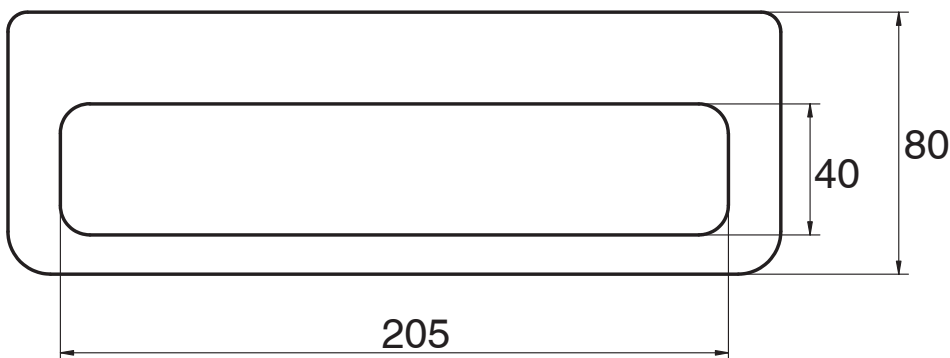

Milli Glance Single Towel Rail 240mm Black

9503885

SPECIFICATIONS

Recommended Use	Domestic, Hotel & Commercial
Colour	Matte Black

WARRANTY

Replacement Only - Domestic Use 15 Years

Please refer to Warranty Page for full Terms and Conditions