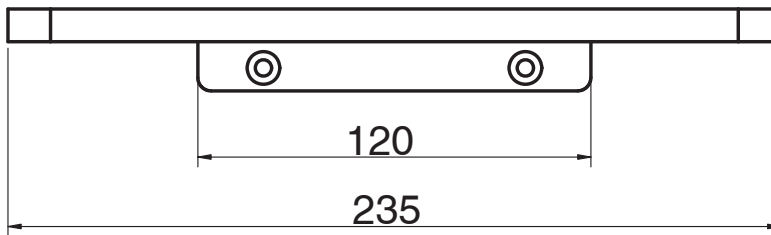

Milli Glance Single Towel Rail 240mm Black

9503885

SPECIFICATIONS

Recommended Use	Domestic, Hotel & Commercial
Colour	Matte Black

WARRANTY

Replacement Only - Domestic Use 15 Years

Please refer to Warranty Page for full Terms and Conditions