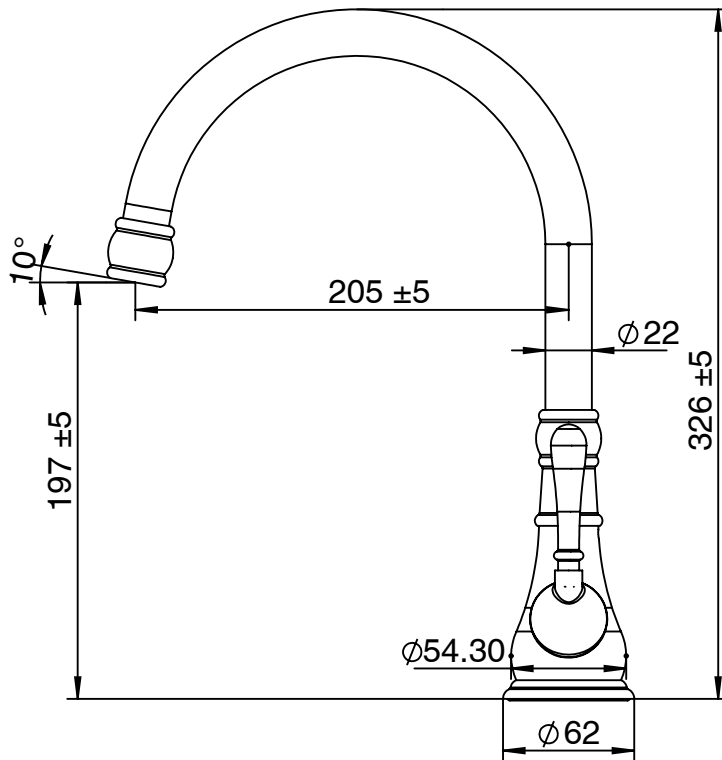

Milli

Milli Voir Sink Mixer Brushed Gunmetal (4 Star)

2265541

SPECIFICATIONS

Recommended Use	Domestic, hotel and commercial
Colour	Gunmetal
Material	DR Brass
Recommended Pressure Range	150 - 500 kPa
Max Continuous Working Pressure	500 kPa
Max Continuous Working Temperature	80 deg C
Suitable for Storage Tank Hot Water	Yes
Suitable for Continuous Flow Hot Water	Yes
Suitable for Gravity Feed Hot Water	No

WARRANTY

Warranty - Domestic Use	15 Years
Spare Parts & Labour	12 Months

Please refer to Warranty Page for full Terms and Conditions

Dimensions are nominal measurements only.

CLEANING RECOMMENDATIONS:

We recommend the use of soapy water or approved cleaners. This product should not be cleaned with abrasive materials. Damage caused by any improper treatment is not covered by the product warranty. Refer to Warranty Conditions

Disclaimer: Products in this specification manual must by regulation be installed by licensed and registered trade people. The manufacturer/distributor reserves the right to vary specifications or delete models from their range without prior notification. Dimensions are nominal measurements only. Dimensions and set-outs listed are correct at time of publication however the manufacturer/distributor takes no responsibility for printing errors.

Published 01/06/2020

To see the complete Milli range go to www.reece.com.au