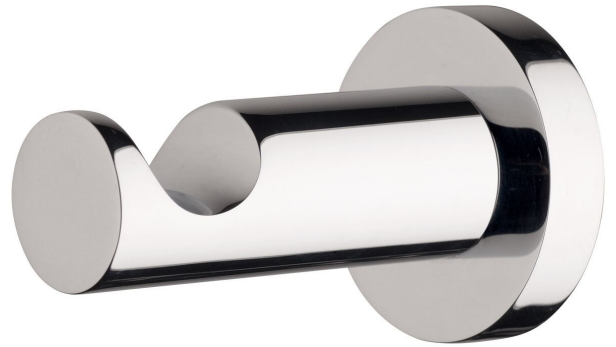

## Sussex Pure Robe Hook Chrome

2263304

SPECIFICATIONS	
Recommended Use	Residential;Commercial
Colour Finish	Polished Chrome
Primary Material	DR Brass
WARRANTY	
Residential Use (Years)	40
Commercial Use (Years)	10
<i>Please refer to Sussex Warranty page for full Terms and Conditions</i>	