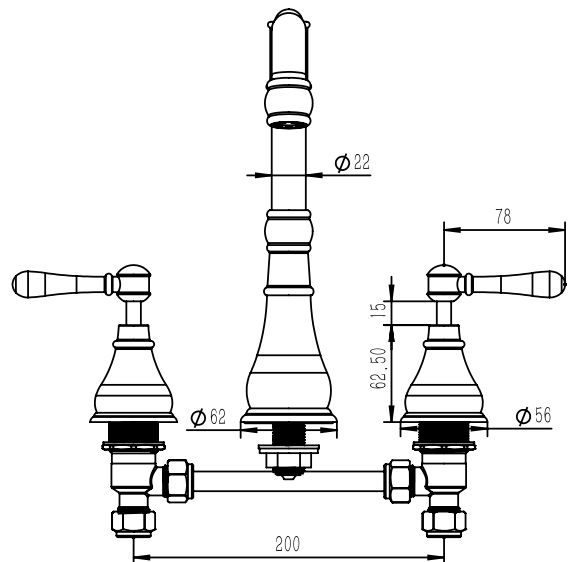

Milli Voir English Basin Set Lever Handle Matte Black (5 Star)

2265395

SPECIFICATIONS

Recommended Use	Domestic, hotel and commercial
Colour	Matte Black
Material	DR Brass
Recommended Pressure Range	150 - 500 kPa
Max Continuous Working Pressure	500 kPa
Max Continuous Working Temperature	80 deg C
Suitable for Storage Tank Hot Water	Yes
Suitable for Continuous Flow Hot Water	Yes
Suitable for Gravity Feed Hot Water	No

WARRANTY

Warranty - Domestic Use	15 Years
Spare Parts & Labour	12 Months

Please refer to Warranty Page for full Terms and Conditions

Dimensions are nominal measurements only.

CLEANING RECOMMENDATIONS:

We recommend the use of soapy water or approved cleaners. This product should not be cleaned with abrasive materials. Damage caused by any improper treatment is not covered by the product warranty. Refer to Warranty Conditions

Disclaimer: Products in this specification manual must by regulation be installed by licensed and registered trade people. The manufacturer/distributor reserves the right to vary specifications or delete models from their range without prior notification. Dimensions are nominal measurements only. Dimensions and set-outs listed are correct at time of publication however the manufacturer/distributor takes no responsibility for printing errors.

Published 01/06/2020

To see the complete Milli range go to www.reece.com.au