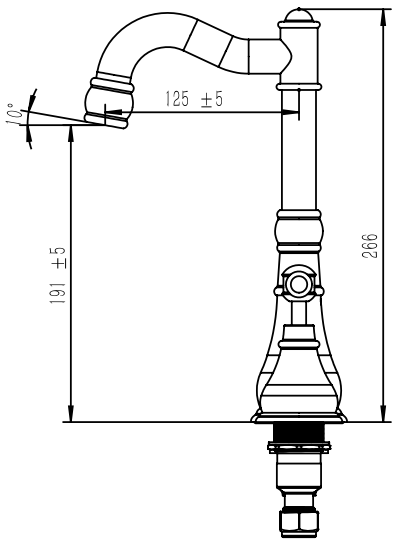

Milli Voir English Basin Set Lever Handle Matte Black (5 Star)

2265395

SPECIFICATIONS

Recommended Use	Domestic, hotel and commercial
Colour	Matte Black
Material	DR Brass
Recommended Pressure Range	150 - 500 kPa
Max Continuous Working Pressure	500 kPa
Max Continuous Working Temperature	80 deg C
Suitable for Storage Tank Hot Water	Yes
Suitable for Continuous Flow Hot Water	Yes
Suitable for Gravity Feed Hot Water	No

WARRANTY

Warranty - Domestic Use	15 Years
Spare Parts & Labour	12 Months

Please refer to Warranty Page for full Terms and Conditions

Dimensions are nominal measurements only.

CLEANING RECOMMENDATIONS:

We recommend the use of soapy water or approved cleaners. This product should not be cleaned with abrasive materials. Damage caused by any improper treatment is not covered by the product warranty. Refer to Warranty Conditions

Disclaimer: Products in this specification manual must by regulation be installed by licensed and registered trade people. The manufacturer/distributor reserves the right to vary specifications or delete models from their range without prior notification. Dimensions are nominal measurements only. Dimensions and set-outs listed are correct at time of publication however the manufacturer/distributor takes no responsibility for printing errors.

Published 01/06/2020

To see the complete Milli range go to www.reece.com.au