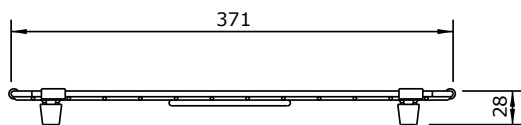

Memo Harper 370x370 Sink Protect Grid Stainless Steel

2407038

SPECIFICATIONS	
Recommended Use	Domestic;Hotel;Commercial
Colour Finish	Brushed Stainless Steel
Primary Material	Stainless Steel 304
WARRANTY	
Replacement Only - Domestic Use (Years)	1
Parts Replacement Only (Years)	1
<i>Please refer to Warranty Page for full Terms and Conditions</i>	