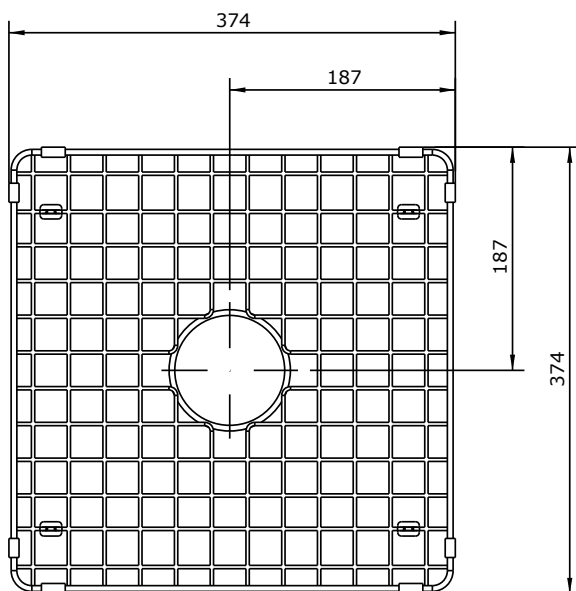

Memo Harper 370x370 Sink Protect Grid Stainless Steel

2407038

SPECIFICATIONS	
Recommended Use	Domestic;Hotel;Commercial
Colour Finish	Brushed Stainless Steel
Primary Material	Stainless Steel 304
WARRANTY	
Replacement Only - Domestic Use (Years)	1
Parts Replacement Only (Years)	1
<i>Please refer to Warranty Page for full Terms and Conditions</i>	