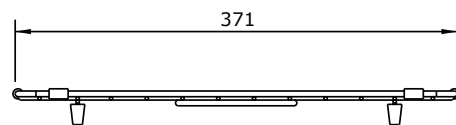

Memo Harper 370x370 Sink Protect Grid Stainless Steel

2407038

SPECIFICATIONS	
Recommended Use	Domestic;Hotel;Commercial
Colour Finish	Brushed Stainless Steel
Primary Material	Stainless Steel 304
WARRANTY	
Replacement Only - Domestic Use (Years)	1
Parts Replacement Only (Years)	1
<i>Please refer to Warranty Page for full Terms and Conditions</i>	