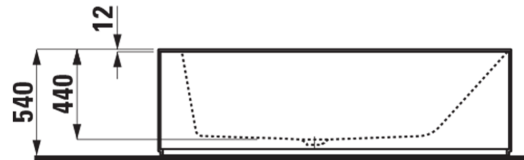

LAUFEN Kartell Freestanding Bath Solid Surface 1760mm x 760mm White

9504631

SPECIFICATIONS

Recommended Use	Domestic, Hotel & Commercial
Material	Sentec Solid Surface
Colour	White
Capacity	250 ltr
Weight	127 kg
Overflow Configuration	Overflow
Plug & Waste	Included

WARRANTY

Warranty - Domestic Use	15 Years
Spare Parts & Labour	12 Months

Please refer to Warranty Page for full Terms and Conditions

Dimensions are nominal measurements only.

CLEANING RECOMMENDATIONS:

We recommend the use of soapy water or approved cleaners. This product should not be cleaned with abrasive materials. Damage caused by any improper treatment is not covered by the product warranty. Refer to Warranty Conditions

Disclaimer: Products in this specification manual must by regulation be installed by licensed and registered trade people. The manufacturer/distributor reserves the right to vary specifications or delete models from their range without prior notification. Dimensions are nominal measurements only. Dimensions and set-outs listed are correct at time of publication however the manufacturer/distributor takes no responsibility for printing errors.

Published 06/10/2020

To see the complete LAUFEN range go to www.reece.com.au