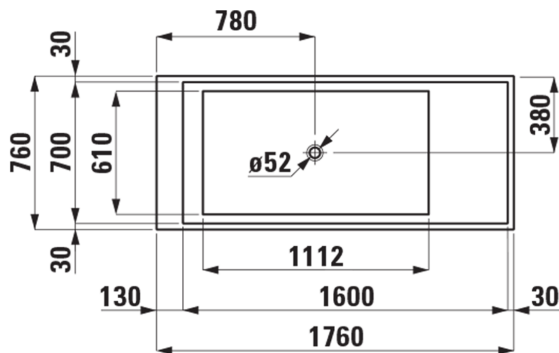

LAUFEN Kartell Freestanding Bath Solid Surface 1760mm x 760mm White

9504631

SPECIFICATIONS

Recommended Use	Domestic, Hotel & Commercial
Material	Sentec Solid Surface
Colour	White
Capacity	250 ltr
Weight	127 kg
Overflow Configuration	Overflow
Plug & Waste	Included

WARRANTY

Warranty - Domestic Use	15 Years
Spare Parts & Labour	12 Months

Please refer to Warranty Page for full Terms and Conditions

Dimensions are nominal measurements only.

CLEANING RECOMMENDATIONS:

We recommend the use of soapy water or approved cleaners. This product should not be cleaned with abrasive materials. Damage caused by any improper treatment is not covered by the product warranty. Refer to Warranty Conditions

Disclaimer: Products in this specification manual must by regulation be installed by licensed and registered trade people. The manufacturer/distributor reserves the right to vary specifications or delete models from their range without prior notification. Dimensions are nominal measurements only. Dimensions and set-outs listed are correct at time of publication however the manufacturer/distributor takes no responsibility for printing errors.

Published 06/10/2020

To see the complete LAUFEN range go to www.reece.com.au