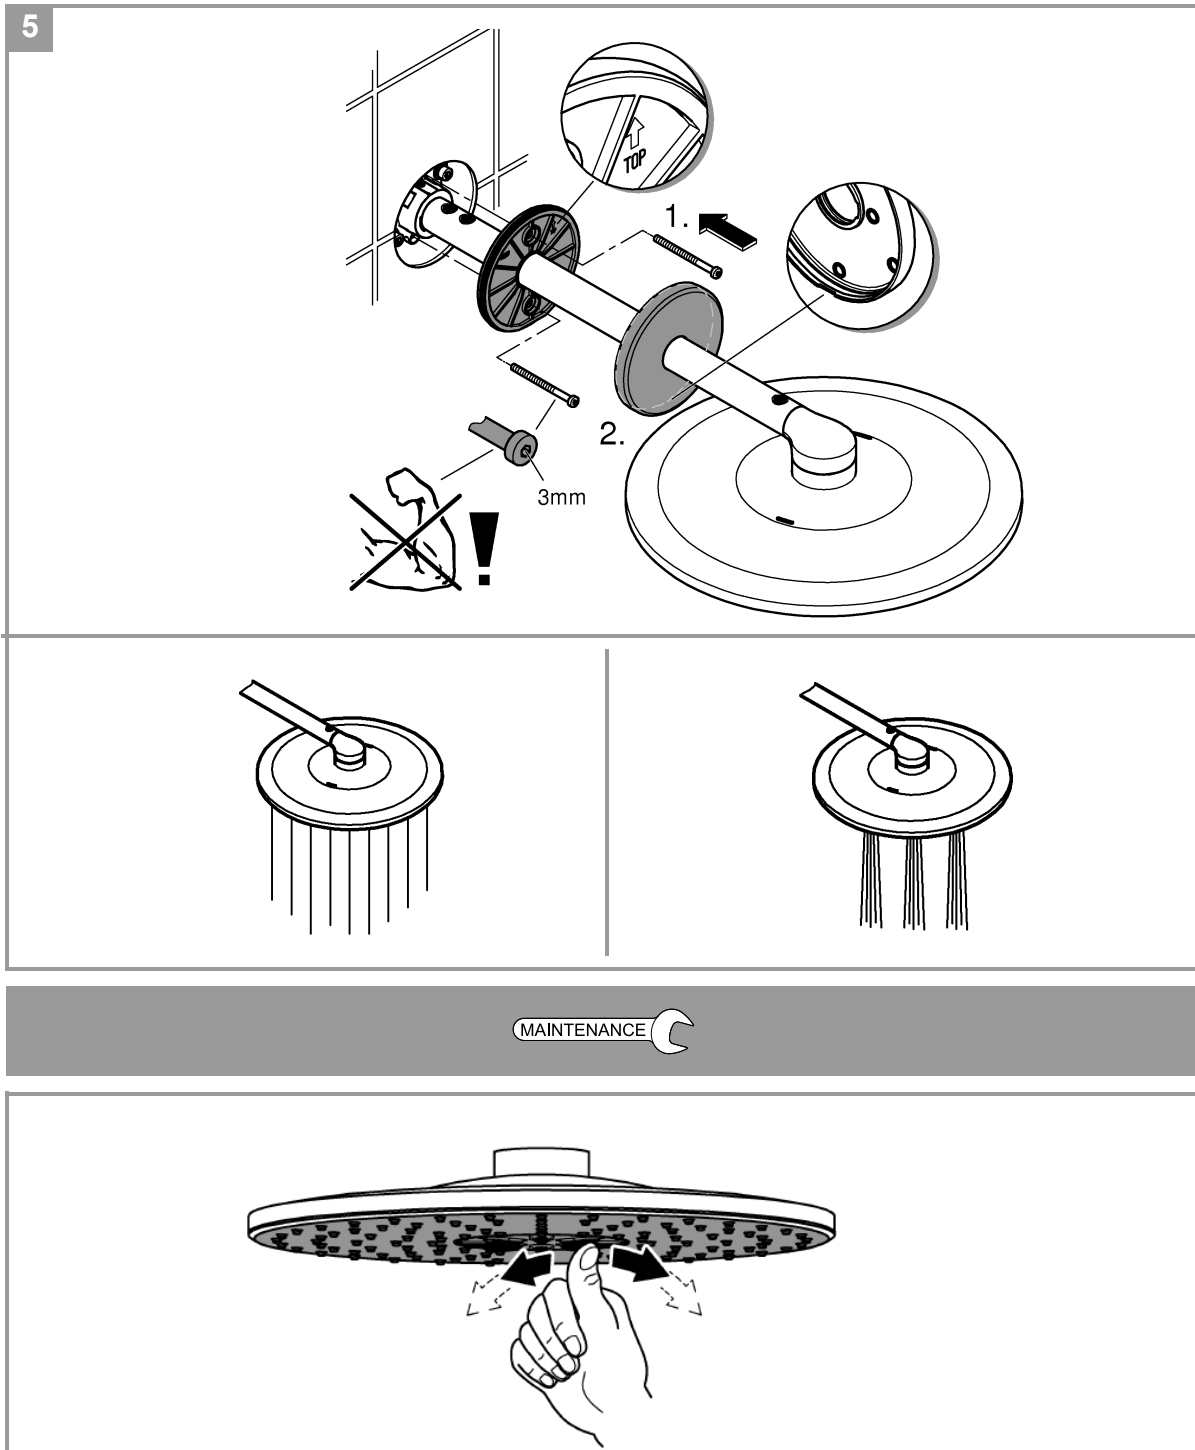

Requires rough-in set 26 484 000 - to be ordered separately

Installation instructions

Diagram showing preparation steps and requirements:

- Water temperature adjustment: Hot water tap icon, thermometer icon with a plus sign, and a bucket icon.
- Pressure requirements: A gauge icon labeled "kPa" with "MIN 150" and "MAX 500".
- Temperature range: A thermometer icon labeled "max. 70°" and a thumbs-up icon labeled "60°".
- Tools: A spirit level, an Allen key, and a utility knife.
- Wall structure: A cross-section diagram of a wall with a shower pan, labeled "300 kPa:" with an exclamation mark.

1

Diagram illustrating the first step of installation:

- The shower pan is being prepared on the wall.
- Drill holes are shown for the mounting hardware.
- Hardware components (screws, washers, and a spacer) are shown being inserted into the wall.
- A warning icon shows a trash bin with a cross through it, indicating that the original wall hardware should be removed.
- A 5mm spacer is shown being inserted into the wall.

2

Diagram illustrating the second step of installation:

- The shower pan is being attached to the wall.
- Hardware components (screws, washers, and a spacer) are shown being inserted into the wall.
- A warning icon shows a hand holding a tool with a cross through it, indicating that the shower pan should not be touched or damaged.
- A 5mm spacer is shown being inserted into the wall.