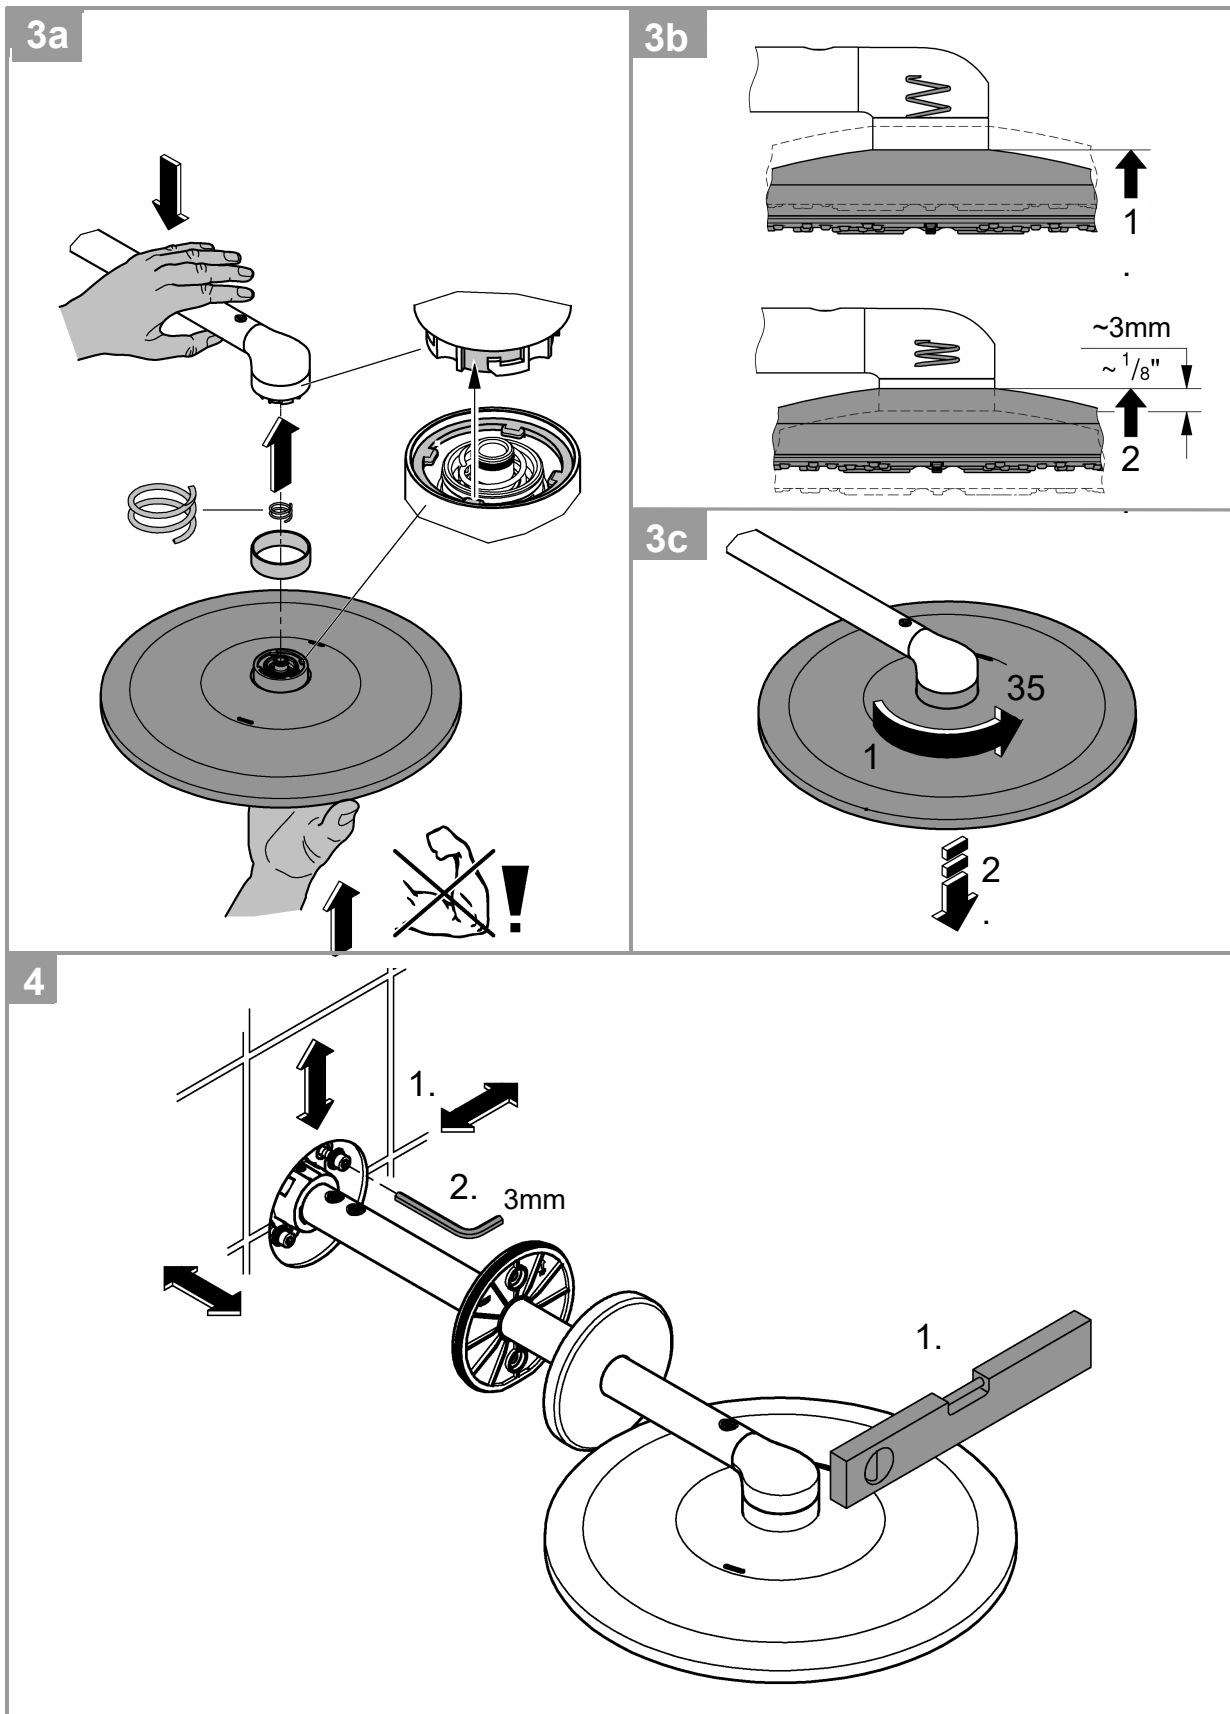

RAINSHOWER SMARTACTIVE
ROUND WALL SHOWER
MODEL # 26475GN0

Product Specifications

Pure Freude
an Wasser

Product Description:

Rainshower SmartActive 310
Head shower set 430 mm wall arm
2 sprays consisting of:
GROHE PureRain, ActiveRain
horizontal 430 mm shower arm
GROHE DreamSpray perfect spray pattern
GROHE StarLight PVD Brushed Cool Sunrise
SpeedClean anti-lime system
Inner WaterGuide for a longer life

Requires rough-in set 26 484 000 - to be ordered separately

Installation instructions

Diagram showing preparation steps and requirements:

- Water temperature adjustment: Hot water tap icon, thermometer icon with a plus sign, and a bucket icon.
- Pressure requirements: A gauge icon labeled "kPa" with "MIN 150" and "MAX 500".
- Temperature range: A thermometer icon labeled "max. 70°" and a thumbs-up icon labeled "60°".
- Tools: A spirit level, an Allen key, and a utility knife.
- Wall structure: A cross-section diagram of a wall with a shower pan, labeled "300 kPa:" with an exclamation mark.

1

Diagram illustrating the first step of installation:

- The shower pan is being prepared on the wall.
- Drill holes are shown for the mounting hardware.
- Hardware components (screws, washers, and a spacer) are shown being inserted into the wall.
- A warning icon shows a trash bin with a cross through it, indicating that the original wall hardware should be removed.
- A 5mm spacer is shown being inserted into the wall.

2

Diagram illustrating the second step of installation:

- The shower pan is being attached to the wall.
- Hardware components (screws, washers, and a spacer) are shown being inserted into the wall.
- A warning icon shows a hand holding a tool with a cross through it, indicating that the shower pan should not be touched or damaged.
- A 5mm spacer is shown being inserted into the wall.