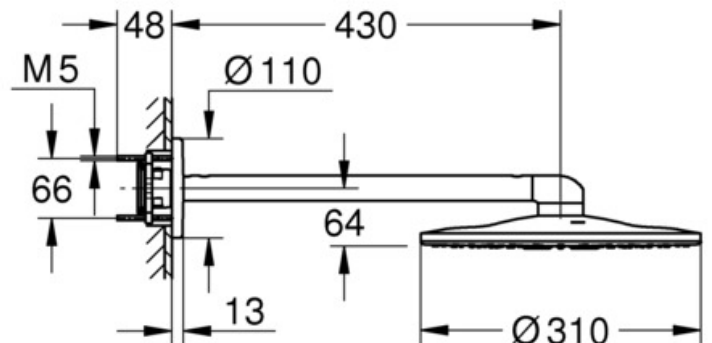

RAINSHOWER SMARTACTIVE
ROUND WALL SHOWER
MODEL # 26475GN0

Product Specifications

Pure Freude
an Wasser

Product Description:

Rainshower SmartActive 310
Head shower set 430 mm wall arm
2 sprays consisting of:
GROHE PureRain, ActiveRain
horizontal 430 mm shower arm
GROHE DreamSpray perfect spray pattern
GROHE StarLight PVD Brushed Cool Sunrise
SpeedClean anti-lime system
Inner WaterGuide for a longer life

Requires rough-in set 26 484 000 - to be ordered separately

Installation instructions

Diagram showing preparation steps and requirements:

- Water temperature adjustment: Hot water tap icon, thermometer icon with a plus sign, and a bucket icon.
- Pressure requirements: A gauge icon labeled "kPa" with "MIN 150" and "MAX 500".
- Temperature range: A thermometer icon labeled "max. 70°" and a thumbs-up icon labeled "60°".
- Tools: A spirit level, an Allen key, and a utility knife.
- Wall structure: A cross-section diagram of a wall with a shower pan, labeled "300 kPa:" with an exclamation mark.

1

Diagram illustrating the first step of installation:

- The shower pan is being prepared on the wall.
- Drill holes are shown for the mounting hardware.
- Hardware components (screws, washers, and a spacer) are shown being inserted into the wall.
- A warning icon shows a trash bin with a cross through it, indicating that the original wall hardware should be removed.
- A 5mm spacer is shown being inserted into the wall.

2

Diagram illustrating the second step of installation:

- The shower pan is being attached to the wall.
- Hardware components (screws, washers, and a spacer) are shown being inserted into the wall.
- A warning icon shows a hand holding a tool with a cross through it, indicating that the shower pan should not be touched or damaged.
- A 5mm spacer is shown being inserted into the wall.