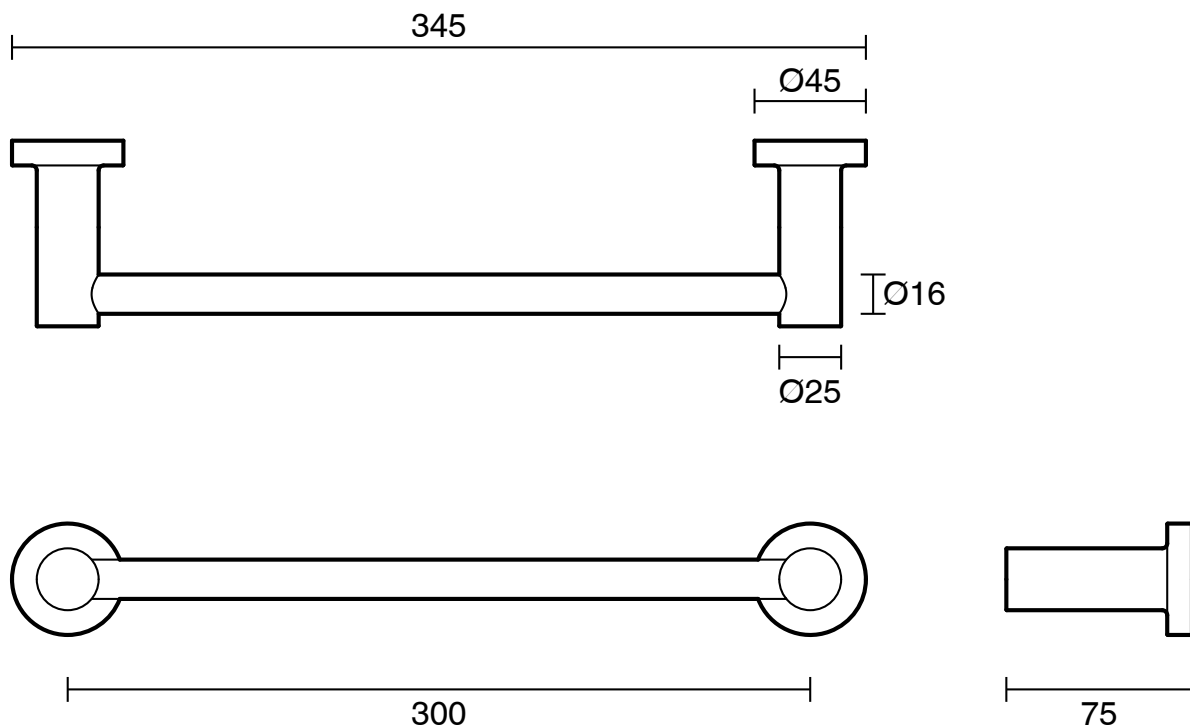

S U S S E X

Sussex Scala Guest Towel Rail 300mm LUX PVD Brushed Smoked Gunmetal

2267039

SPECIFICATIONS	
Recommended Use	Domestic;Hotel;Commercial
Colour Finish	Brushed Smoke Gunmetal
Primary Material	Brass
WARRANTY	
Replacement Only - Domestic Use (Years)	15
Parts Replacement Only (Years)	15
<i>Please refer to Warranty Page for full Terms and Conditions</i>	