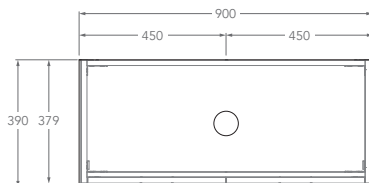

Tech Page Version 1

KADO

LUX ENSUITE ALL DOOR, FLOOR MOUNT VANITY

STANDARD SIZES	600mm	750mm	900mm	1200mm Centre	1200mm Double	1500mm Centre	1500mm Double	1800mm Centre	1800mm Double
Width (mm)	600	750	900	1200	1200	1500	1500	1800	1800
Depth (mm)	390	390	390	390	390	390	390	390	390
Height (mm) - 12mm Benchtop (Durasein Only)	842	842	842	842	842	842	842	842	842
Height (mm) - 20mm Benchtop (Cherry Pie / Caesarstone Mineral)	850	850	850	850	850	850	850	850	850
Height (mm) - 50mm Benchtop (All benchtop options)	880	880	880	880	880	880	880	880	880
Height (mm) - 90mm Benchtop (All benchtop options)	920	920	920	920	920	920	920	920	920
Number of Doors	2	2	2	3	3	3	3	4	4
Basin Configurations	Centre	Centre	Centre	Centre	Double	Centre	Double	Centre	Double

Side View - With All Benchtop Options

12mm
(Durasein)

20mm
(Cherry Pie & Caesarstone Mineral)

50mm
(All benchtop options)

90mm
(All benchtop options)

KADO

LUX ENSUITE ALL DOOR, FLOOR MOUNT VANITY

Below Front View specs are for cabinet details only, refer to page 2 for overall heights and benchtop options.

600mm Centre

Front View

Top View

750mm Centre

Front View

Top View

900mm Centre

Front View

Top View

KADO

LUX ENSUITE ALL DOOR, FLOOR MOUNT VANITY

Below Front View specs are for cabinet details only, refer to page 2 for overall heights and benchtop options.

1200mm

Front View

Top View
Centre

Double