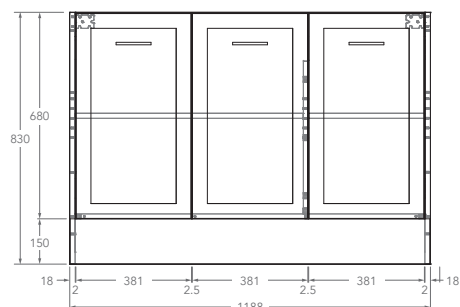

Tech Page Version 1

KADO

LUX ENSUITE ALL DOOR, FLOOR MOUNT VANITY

STANDARD SIZES	600mm	750mm	900mm	1200mm Centre	1200mm Double	1500mm Centre	1500mm Double	1800mm Centre	1800mm Double
Width (mm)	600	750	900	1200	1200	1500	1500	1800	1800
Depth (mm)	390	390	390	390	390	390	390	390	390
Height (mm) - 12mm Benchtop (Durasein Only)	842	842	842	842	842	842	842	842	842
Height (mm) - 20mm Benchtop (Cherry Pie / Caesarstone Mineral)	850	850	850	850	850	850	850	850	850
Height (mm) - 50mm Benchtop (All benchtop options)	880	880	880	880	880	880	880	880	880
Height (mm) - 90mm Benchtop (All benchtop options)	920	920	920	920	920	920	920	920	920
Number of Doors	2	2	2	3	3	3	3	4	4
Basin Configurations	Centre	Centre	Centre	Centre	Double	Centre	Double	Centre	Double

Side View - With All Benchtop Options

12mm
(Durasein)

20mm
(Cherry Pie & Caesarstone Mineral)

50mm
(All benchtop options)

90mm
(All benchtop options)

KADO

LUX ENSUITE ALL DOOR, FLOOR MOUNT VANITY

Below Front View specs are for cabinet details only, refer to page 2 for overall heights and benchtop options.

Top View

KADO

LUX ENSUITE ALL DOOR, FLOOR MOUNT VANITY

Below Front View specs are for cabinet details only, refer to page 2 for overall heights and benchtop options.

1200mm

Front View

Top View
Centre

Double

1500mm

Front View

Top View
Centre

Double

1800mm Centre

Front View

Top View

1800mm Double