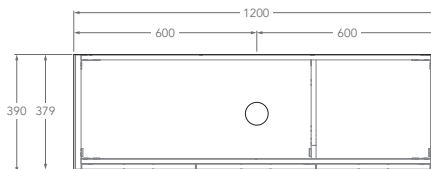

Tech Page Version 1

KADO

LUX ENSUITE ALL DOOR, FLOOR MOUNT VANITY

STANDARD SIZES	600mm	750mm	900mm	1200mm Centre	1200mm Double	1500mm Centre	1500mm Double	1800mm Centre	1800mm Double
Width (mm)	600	750	900	1200	1200	1500	1500	1800	1800
Depth (mm)	390	390	390	390	390	390	390	390	390
Height (mm) - 12mm Benchtop (Durasein Only)	842	842	842	842	842	842	842	842	842
Height (mm) - 20mm Benchtop (Cherry Pie / Caesarstone Mineral)	850	850	850	850	850	850	850	850	850
Height (mm) - 50mm Benchtop (All benchtop options)	880	880	880	880	880	880	880	880	880
Height (mm) - 90mm Benchtop (All benchtop options)	920	920	920	920	920	920	920	920	920
Number of Doors	2	2	2	3	3	3	3	4	4
Basin Configurations	Centre	Centre	Centre	Centre	Double	Centre	Double	Centre	Double

600mm Centre

Front View

Top View

750mm Centre

Front View

Top View

900mm Centre

Front View

Top View

KADO

LUX ENSUITE ALL DOOR, FLOOR MOUNT VANITY

Below Front View specs are for cabinet details only, refer to page 2 for overall heights and benchtop options.

1200mm

Front View

Top View
Centre

Double

1500mm

Front View

Top View
Centre

Double

1800mm Centre

Front View

Top View

1800mm Double