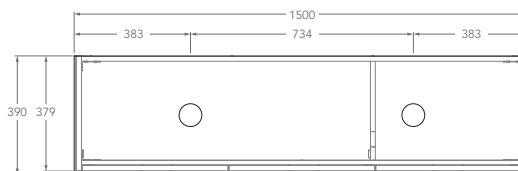

Tech Page Version 1

KADO

LUX ENSUITE ALL DOOR, FLOOR MOUNT VANITY

STANDARD SIZES	600mm	750mm	900mm	1200mm Centre	1200mm Double	1500mm Centre	1500mm Double	1800mm Centre	1800mm Double
Width (mm)	600	750	900	1200	1200	1500	1500	1800	1800
Depth (mm)	390	390	390	390	390	390	390	390	390
Height (mm) - 12mm Benchtop (Durasein Only)	842	842	842	842	842	842	842	842	842
Height (mm) - 20mm Benchtop (Cherry Pie / Caesarstone Mineral)	850	850	850	850	850	850	850	850	850
Height (mm) - 50mm Benchtop (All benchtop options)	880	880	880	880	880	880	880	880	880
Height (mm) - 90mm Benchtop (All benchtop options)	920	920	920	920	920	920	920	920	920
Number of Doors	2	2	2	3	3	3	3	4	4
Basin Configurations	Centre	Centre	Centre	Centre	Double	Centre	Double	Centre	Double

Top View

KADO

LUX ENSUITE ALL DOOR, FLOOR MOUNT VANITY

Below Front View specs are for cabinet details only, refer to page 2 for overall heights and benchtop options.

1200mm

Front View

Top View
Centre

Double

1500mm

Front View

Top View
Centre

Double

1800mm Centre

Front View

Top View

1800mm Double

Front View

Top View