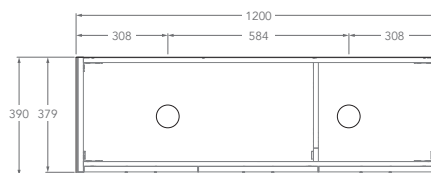

Tech Page Version 1

KADO

LUX ENSUITE ALL DOOR, FLOOR MOUNT VANITY

STANDARD SIZES	600mm	750mm	900mm	1200mm Centre	1200mm Double	1500mm Centre	1500mm Double	1800mm Centre	1800mm Double
Width (mm)	600	750	900	1200	1200	1500	1500	1800	1800
Depth (mm)	390	390	390	390	390	390	390	390	390
Height (mm) - 12mm Benchtop (Durasein Only)	842	842	842	842	842	842	842	842	842
Height (mm) - 20mm Benchtop (Cherry Pie / Caesarstone Mineral)	850	850	850	850	850	850	850	850	850
Height (mm) - 50mm Benchtop (All benchtop options)	880	880	880	880	880	880	880	880	880
Height (mm) - 90mm Benchtop (All benchtop options)	920	920	920	920	920	920	920	920	920
Number of Doors	2	2	2	3	3	3	3	4	4
Basin Configurations	Centre	Centre	Centre	Centre	Double	Centre	Double	Centre	Double

600mm Centre

Front View

Top View

750mm Centre

Front View

Top View

900mm Centre

Front View

Top View

KADO

LUX ENSUITE ALL DOOR, FLOOR MOUNT VANITY

Below Front View specs are for cabinet details only, refer to page 2 for overall heights and benchtop options.

1200mm

Front View

Top View
Centre

Double

1500mm

Front View

Top View
Centre

Double

1800mm Centre

Front View

Top View

1800mm Double