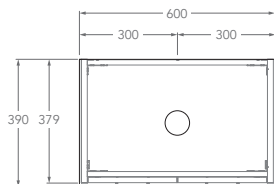

Tech Page Version 1

KADO

LUX ENSUITE ALL DOOR, FLOOR MOUNT VANITY

STANDARD SIZES	600mm	750mm	900mm	1200mm Centre	1200mm Double	1500mm Centre	1500mm Double	1800mm Centre	1800mm Double
Width (mm)	600	750	900	1200	1200	1500	1500	1800	1800
Depth (mm)	390	390	390	390	390	390	390	390	390
Height (mm) - 12mm Benchtop (Durasein Only)	842	842	842	842	842	842	842	842	842
Height (mm) - 20mm Benchtop (Cherry Pie / Caesarstone Mineral)	850	850	850	850	850	850	850	850	850
Height (mm) - 50mm Benchtop (All benchtop options)	880	880	880	880	880	880	880	880	880
Height (mm) - 90mm Benchtop (All benchtop options)	920	920	920	920	920	920	920	920	920
Number of Doors	2	2	2	3	3	3	3	4	4
Basin Configurations	Centre	Centre	Centre	Centre	Double	Centre	Double	Centre	Double

Side View - With All Benchtop Options

12mm
(Durasein)

20mm
(Cherry Pie & Caesarstone Mineral)

50mm
(All benchtop options)

90mm
(All benchtop options)

KADO

LUX ENSUITE ALL DOOR, FLOOR MOUNT VANITY

Below Front View specs are for cabinet details only, refer to page 2 for overall heights and benchtop options.

600mm Centre

Front View

Top View

750mm Centre

Front View

Top View

900mm Centre

Front View

Top View

KADO

LUX ENSUITE ALL DOOR, FLOOR MOUNT VANITY

Below Front View specs are for cabinet details only, refer to page 2 for overall heights and benchtop options.

1200mm

Front View

Top View
Centre

Double