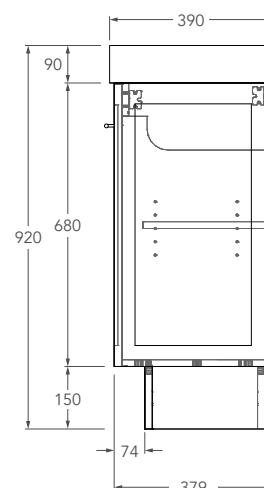

Tech Page Version 1

KADO

LUX ENSUITE ALL DOOR, FLOOR MOUNT VANITY

STANDARD SIZES	600mm	750mm	900mm	1200mm Centre	1200mm Double	1500mm Centre	1500mm Double	1800mm Centre	1800mm Double
Width (mm)	600	750	900	1200	1200	1500	1500	1800	1800
Depth (mm)	390	390	390	390	390	390	390	390	390
Height (mm) - 12mm Benchtop (Durasein Only)	842	842	842	842	842	842	842	842	842
Height (mm) - 20mm Benchtop (Cherry Pie / Caesarstone Mineral)	850	850	850	850	850	850	850	850	850
Height (mm) - 50mm Benchtop (All benchtop options)	880	880	880	880	880	880	880	880	880
Height (mm) - 90mm Benchtop (All benchtop options)	920	920	920	920	920	920	920	920	920
Number of Doors	2	2	2	3	3	3	3	4	4
Basin Configurations	Centre	Centre	Centre	Centre	Double	Centre	Double	Centre	Double

Side View - With All Benchtop Options

12mm
(Durasein)

20mm
(Cherry Pie & Caesarstone Mineral)

50mm
(All benchtop options)

90mm
(All benchtop options)

KADO

LUX ENSUITE ALL DOOR, FLOOR MOUNT VANITY

Below Front View specs are for cabinet details only, refer to page 2 for overall heights and benchtop options.

600mm Centre

Front View

Top View

750mm Centre

Front View

Top View

900mm Centre

Front View

Top View

KADO

LUX ENSUITE ALL DOOR, FLOOR MOUNT VANITY

Below Front View specs are for cabinet details only, refer to page 2 for overall heights and benchtop options.

1200mm

Front View

Top View
Centre

Double