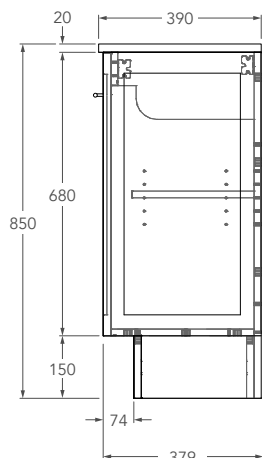

Tech Page Version 1

KADO

LUX ENSUITE ALL DOOR, FLOOR MOUNT VANITY

STANDARD SIZES	600mm	750mm	900mm	1200mm Centre	1200mm Double	1500mm Centre	1500mm Double	1800mm Centre	1800mm Double
Width (mm)	600	750	900	1200	1200	1500	1500	1800	1800
Depth (mm)	390	390	390	390	390	390	390	390	390
Height (mm) - 12mm Benchtop (Durasein Only)	842	842	842	842	842	842	842	842	842
Height (mm) - 20mm Benchtop (Cherry Pie / Caesarstone Mineral)	850	850	850	850	850	850	850	850	850
Height (mm) - 50mm Benchtop (All benchtop options)	880	880	880	880	880	880	880	880	880
Height (mm) - 90mm Benchtop (All benchtop options)	920	920	920	920	920	920	920	920	920
Number of Doors	2	2	2	3	3	3	3	4	4
Basin Configurations	Centre	Centre	Centre	Centre	Double	Centre	Double	Centre	Double

Side View - With All Benchtop Options

12mm
(Durasein)

20mm
(Cherry Pie & Caesarstone Mineral)

50mm
(All benchtop options)

90mm
(All benchtop options)

KADO

LUX ENSUITE ALL DOOR, FLOOR MOUNT VANITY

Below Front View specs are for cabinet details only, refer to page 2 for overall heights and benchtop options.

600mm Centre

Front View

Top View

750mm Centre

Front View

Top View

900mm Centre

Front View

Top View

KADO

LUX ENSUITE ALL DOOR, FLOOR MOUNT VANITY

Below Front View specs are for cabinet details only, refer to page 2 for overall heights and benchtop options.

1200mm

Front View

Top View
Centre

Double