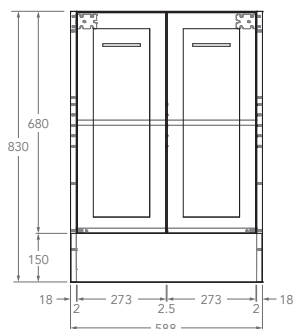

Tech Page Version 1

KADO

LUX ENSUITE ALL DOOR, FLOOR MOUNT VANITY

STANDARD SIZES	600mm	750mm	900mm	1200mm Centre	1200mm Double	1500mm Centre	1500mm Double	1800mm Centre	1800mm Double
Width (mm)	600	750	900	1200	1200	1500	1500	1800	1800
Depth (mm)	390	390	390	390	390	390	390	390	390
Height (mm) - 12mm Benchtop (Durasein Only)	842	842	842	842	842	842	842	842	842
Height (mm) - 20mm Benchtop (Cherry Pie / Caesarstone Mineral)	850	850	850	850	850	850	850	850	850
Height (mm) - 50mm Benchtop (All benchtop options)	880	880	880	880	880	880	880	880	880
Height (mm) - 90mm Benchtop (All benchtop options)	920	920	920	920	920	920	920	920	920
Number of Doors	2	2	2	3	3	3	3	4	4
Basin Configurations	Centre	Centre	Centre	Centre	Double	Centre	Double	Centre	Double

Side View - With All Benchtop Options

12mm
(Durasein)

20mm
(Cherry Pie & Caesarstone Mineral)

50mm
(All benchtop options)

90mm
(All benchtop options)

KADO

LUX ENSUITE ALL DOOR, FLOOR MOUNT VANITY

Below Front View specs are for cabinet details only, refer to page 2 for overall heights and benchtop options.

600mm Centre

Front View

Top View

750mm Centre

Front View

Top View

900mm Centre

Front View

Top View

KADO

LUX ENSUITE ALL DOOR, FLOOR MOUNT VANITY

Below Front View specs are for cabinet details only, refer to page 2 for overall heights and benchtop options.

1200mm

Front View

Top View
Centre

Double