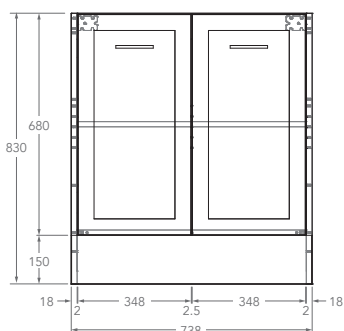

Tech Page Version 1

KADO

LUX ENSUITE ALL DOOR, FLOOR MOUNT VANITY

STANDARD SIZES	600mm	750mm	900mm	1200mm Centre	1200mm Double	1500mm Centre	1500mm Double	1800mm Centre	1800mm Double
Width (mm)	600	750	900	1200	1200	1500	1500	1800	1800
Depth (mm)	390	390	390	390	390	390	390	390	390
Height (mm) - 12mm Benchtop (Durasein Only)	842	842	842	842	842	842	842	842	842
Height (mm) - 20mm Benchtop (Cherry Pie / Caesarstone Mineral)	850	850	850	850	850	850	850	850	850
Height (mm) - 50mm Benchtop (All benchtop options)	880	880	880	880	880	880	880	880	880
Height (mm) - 90mm Benchtop (All benchtop options)	920	920	920	920	920	920	920	920	920
Number of Doors	2	2	2	3	3	3	3	4	4
Basin Configurations	Centre	Centre	Centre	Centre	Double	Centre	Double	Centre	Double

Side View - With All Benchtop Options

12mm
(Durasein)

20mm
(Cherry Pie & Caesarstone Mineral)

50mm
(All benchtop options)

90mm
(All benchtop options)

KADO

LUX ENSUITE ALL DOOR, FLOOR MOUNT VANITY

Below Front View specs are for cabinet details only, refer to page 2 for overall heights and benchtop options.

600mm Centre

Front View

Top View

750mm Centre

Front View

Top View

900mm Centre

Front View

Top View

KADO

LUX ENSUITE ALL DOOR, FLOOR MOUNT VANITY

Below Front View specs are for cabinet details only, refer to page 2 for overall heights and benchtop options.

1200mm

Front View

Top View
Centre

Double