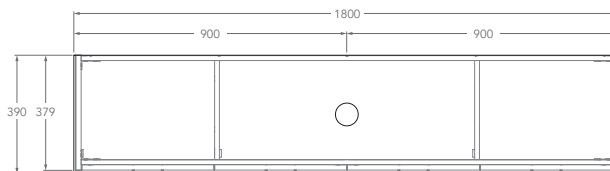

Tech Page Version 1

KADO

LUX ENSUITE ALL DOOR, FLOOR MOUNT VANITY

STANDARD SIZES	600mm	750mm	900mm	1200mm Centre	1200mm Double	1500mm Centre	1500mm Double	1800mm Centre	1800mm Double
Width (mm)	600	750	900	1200	1200	1500	1500	1800	1800
Depth (mm)	390	390	390	390	390	390	390	390	390
Height (mm) - 12mm Benchtop (Durasein Only)	842	842	842	842	842	842	842	842	842
Height (mm) - 20mm Benchtop (Cherry Pie / Caesarstone Mineral)	850	850	850	850	850	850	850	850	850
Height (mm) - 50mm Benchtop (All benchtop options)	880	880	880	880	880	880	880	880	880
Height (mm) - 90mm Benchtop (All benchtop options)	920	920	920	920	920	920	920	920	920
Number of Doors	2	2	2	3	3	3	3	4	4
Basin Configurations	Centre	Centre	Centre	Centre	Double	Centre	Double	Centre	Double

Top View

KADO

LUX ENSUITE ALL DOOR, FLOOR MOUNT VANITY

Below Front View specs are for cabinet details only, refer to page 2 for overall heights and benchtop options.

1200mm

Front View

Top View
Centre

Double

1500mm

Front View

Top View
Centre

Double

1800mm Centre

Front View

Top View

1800mm Double

Front View

Top View