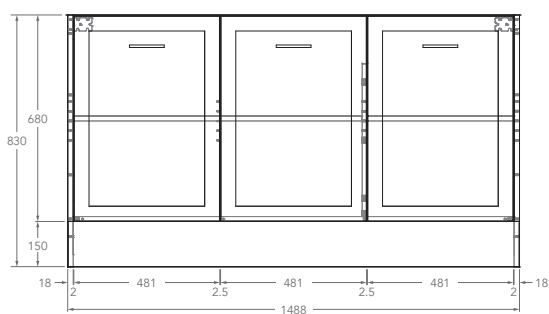

Tech Page Version 1

KADO

LUX ENSUITE ALL DOOR, FLOOR MOUNT VANITY

STANDARD SIZES	600mm	750mm	900mm	1200mm Centre	1200mm Double	1500mm Centre	1500mm Double	1800mm Centre	1800mm Double
Width (mm)	600	750	900	1200	1200	1500	1500	1800	1800
Depth (mm)	390	390	390	390	390	390	390	390	390
Height (mm) - 12mm Benchtop (Durasein Only)	842	842	842	842	842	842	842	842	842
Height (mm) - 20mm Benchtop (Cherry Pie / Caesarstone Mineral)	850	850	850	850	850	850	850	850	850
Height (mm) - 50mm Benchtop (All benchtop options)	880	880	880	880	880	880	880	880	880
Height (mm) - 90mm Benchtop (All benchtop options)	920	920	920	920	920	920	920	920	920
Number of Doors	2	2	2	3	3	3	3	4	4
Basin Configurations	Centre	Centre	Centre	Centre	Double	Centre	Double	Centre	Double

Side View - With All Benchtop Options

12mm
(Durasein)

20mm
(Cherry Pie & Caesarstone Mineral)

50mm
(All benchtop options)

90mm
(All benchtop options)

KADO

LUX ENSUITE ALL DOOR, FLOOR MOUNT VANITY

Below Front View specs are for cabinet details only, refer to page 2 for overall heights and benchtop options.

Top View

KADO

LUX ENSUITE ALL DOOR, FLOOR MOUNT VANITY

Below Front View specs are for cabinet details only, refer to page 2 for overall heights and benchtop options.

1200mm

Front View

Top View
Centre

Double

1500mm

Front View

Top View
Centre

Double

1800mm Centre

Front View

Top View

1800mm Double