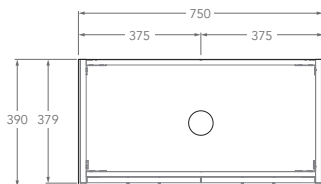

Tech Page Version 1

KADO

LUX ENSUITE ALL DOOR, FLOOR MOUNT VANITY

STANDARD SIZES	600mm	750mm	900mm	1200mm Centre	1200mm Double	1500mm Centre	1500mm Double	1800mm Centre	1800mm Double
Width (mm)	600	750	900	1200	1200	1500	1500	1800	1800
Depth (mm)	390	390	390	390	390	390	390	390	390
Height (mm) - 12mm Benchtop (Durasein Only)	842	842	842	842	842	842	842	842	842
Height (mm) - 20mm Benchtop (Cherry Pie / Caesarstone Mineral)	850	850	850	850	850	850	850	850	850
Height (mm) - 50mm Benchtop (All benchtop options)	880	880	880	880	880	880	880	880	880
Height (mm) - 90mm Benchtop (All benchtop options)	920	920	920	920	920	920	920	920	920
Number of Doors	2	2	2	3	3	3	3	4	4
Basin Configurations	Centre	Centre	Centre	Centre	Double	Centre	Double	Centre	Double

Side View - With All Benchtop Options

12mm
(Durasein)

20mm
(Cherry Pie & Caesarstone Mineral)

50mm
(All benchtop options)

90mm
(All benchtop options)

KADO

LUX ENSUITE ALL DOOR, FLOOR MOUNT VANITY

Below Front View specs are for cabinet details only, refer to page 2 for overall heights and benchtop options.

600mm Centre

Front View

Top View

750mm Centre

Front View

Top View

900mm Centre

Front View

Top View

KADO

LUX ENSUITE ALL DOOR, FLOOR MOUNT VANITY

Below Front View specs are for cabinet details only, refer to page 2 for overall heights and benchtop options.

1200mm

Front View

Top View
Centre

Double