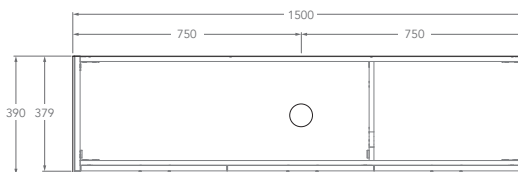

Tech Page Version 1

KADO

LUX ENSUITE ALL DOOR, FLOOR MOUNT VANITY

STANDARD SIZES	600mm	750mm	900mm	1200mm Centre	1200mm Double	1500mm Centre	1500mm Double	1800mm Centre	1800mm Double
Width (mm)	600	750	900	1200	1200	1500	1500	1800	1800
Depth (mm)	390	390	390	390	390	390	390	390	390
Height (mm) - 12mm Benchtop (Durasein Only)	842	842	842	842	842	842	842	842	842
Height (mm) - 20mm Benchtop (Cherry Pie / Caesarstone Mineral)	850	850	850	850	850	850	850	850	850
Height (mm) - 50mm Benchtop (All benchtop options)	880	880	880	880	880	880	880	880	880
Height (mm) - 90mm Benchtop (All benchtop options)	920	920	920	920	920	920	920	920	920
Number of Doors	2	2	2	3	3	3	3	4	4
Basin Configurations	Centre	Centre	Centre	Centre	Double	Centre	Double	Centre	Double

600mm Centre

Front View

Top View

750mm Centre

Front View

Top View

900mm Centre

Front View

Top View

KADO

LUX ENSUITE ALL DOOR, FLOOR MOUNT VANITY

Below Front View specs are for cabinet details only, refer to page 2 for overall heights and benchtop options.

1200mm

Front View

Top View
Centre

Double

1500mm

Front View

Top View
Centre

Double

1800mm Centre

Front View

Top View

1800mm Double