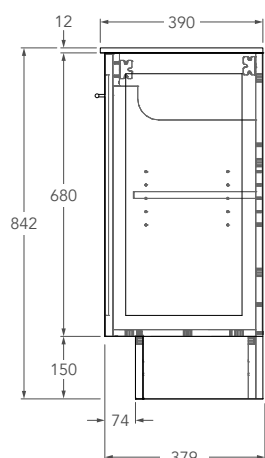

Tech Page Version 1

KADO

LUX ENSUITE ALL DOOR, FLOOR MOUNT VANITY

STANDARD SIZES	600mm	750mm	900mm	1200mm Centre	1200mm Double	1500mm Centre	1500mm Double	1800mm Centre	1800mm Double
Width (mm)	600	750	900	1200	1200	1500	1500	1800	1800
Depth (mm)	390	390	390	390	390	390	390	390	390
Height (mm) - 12mm Benchtop (Durasein Only)	842	842	842	842	842	842	842	842	842
Height (mm) - 20mm Benchtop (Cherry Pie / Caesarstone Mineral)	850	850	850	850	850	850	850	850	850
Height (mm) - 50mm Benchtop (All benchtop options)	880	880	880	880	880	880	880	880	880
Height (mm) - 90mm Benchtop (All benchtop options)	920	920	920	920	920	920	920	920	920
Number of Doors	2	2	2	3	3	3	3	4	4
Basin Configurations	Centre	Centre	Centre	Centre	Double	Centre	Double	Centre	Double

Side View - With All Benchtop Options

12mm
(Durasein)

20mm
(Cherry Pie & Caesarstone Mineral)

50mm
(All benchtop options)

90mm
(All benchtop options)

KADO

LUX ENSUITE ALL DOOR, FLOOR MOUNT VANITY

Below Front View specs are for cabinet details only, refer to page 2 for overall heights and benchtop options.

600mm Centre

Front View

Top View

750mm Centre

Front View

Top View

900mm Centre

Front View

Top View

KADO

LUX ENSUITE ALL DOOR, FLOOR MOUNT VANITY

Below Front View specs are for cabinet details only, refer to page 2 for overall heights and benchtop options.

1200mm

Front View

Top View
Centre

Double