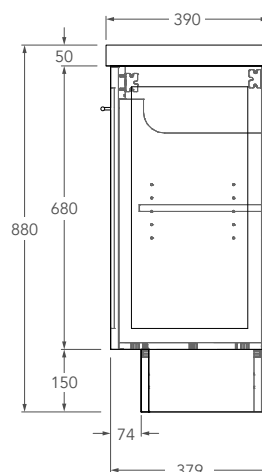

Tech Page Version 1

KADO

LUX ENSUITE ALL DOOR, FLOOR MOUNT VANITY

STANDARD SIZES	600mm	750mm	900mm	1200mm Centre	1200mm Double	1500mm Centre	1500mm Double	1800mm Centre	1800mm Double
Width (mm)	600	750	900	1200	1200	1500	1500	1800	1800
Depth (mm)	390	390	390	390	390	390	390	390	390
Height (mm) - 12mm Benchtop (Durasein Only)	842	842	842	842	842	842	842	842	842
Height (mm) - 20mm Benchtop (Cherry Pie / Caesarstone Mineral)	850	850	850	850	850	850	850	850	850
Height (mm) - 50mm Benchtop (All benchtop options)	880	880	880	880	880	880	880	880	880
Height (mm) - 90mm Benchtop (All benchtop options)	920	920	920	920	920	920	920	920	920
Number of Doors	2	2	2	3	3	3	3	4	4
Basin Configurations	Centre	Centre	Centre	Centre	Double	Centre	Double	Centre	Double

Side View - With All Benchtop Options

12mm
(Durasein)

20mm
(Cherry Pie & Caesarstone Mineral)

50mm
(All benchtop options)

90mm
(All benchtop options)

KADO

LUX ENSUITE ALL DOOR, FLOOR MOUNT VANITY

Below Front View specs are for cabinet details only, refer to page 2 for overall heights and benchtop options.

600mm Centre

Front View

Top View

750mm Centre

Front View

Top View

900mm Centre

Front View

Top View

KADO

LUX ENSUITE ALL DOOR, FLOOR MOUNT VANITY

Below Front View specs are for cabinet details only, refer to page 2 for overall heights and benchtop options.

1200mm

Front View

Top View
Centre

Double