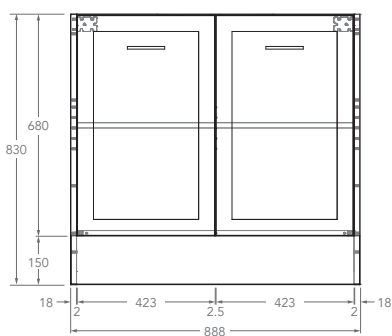

Tech Page Version 1

KADO

LUX ENSUITE ALL DOOR, FLOOR MOUNT VANITY

STANDARD SIZES	600mm	750mm	900mm	1200mm Centre	1200mm Double	1500mm Centre	1500mm Double	1800mm Centre	1800mm Double
Width (mm)	600	750	900	1200	1200	1500	1500	1800	1800
Depth (mm)	390	390	390	390	390	390	390	390	390
Height (mm) - 12mm Benchtop (Durasein Only)	842	842	842	842	842	842	842	842	842
Height (mm) - 20mm Benchtop (Cherry Pie / Caesarstone Mineral)	850	850	850	850	850	850	850	850	850
Height (mm) - 50mm Benchtop (All benchtop options)	880	880	880	880	880	880	880	880	880
Height (mm) - 90mm Benchtop (All benchtop options)	920	920	920	920	920	920	920	920	920
Number of Doors	2	2	2	3	3	3	3	4	4
Basin Configurations	Centre	Centre	Centre	Centre	Double	Centre	Double	Centre	Double

Side View - With All Benchtop Options

12mm
(Durasein)

20mm
(Cherry Pie & Caesarstone Mineral)

50mm
(All benchtop options)

90mm
(All benchtop options)

KADO

LUX ENSUITE ALL DOOR, FLOOR MOUNT VANITY

Below Front View specs are for cabinet details only, refer to page 2 for overall heights and benchtop options.

600mm Centre

Front View

Top View

750mm Centre

Front View

Top View

900mm Centre

Front View

Top View

KADO

LUX ENSUITE ALL DOOR, FLOOR MOUNT VANITY

Below Front View specs are for cabinet details only, refer to page 2 for overall heights and benchtop options.

1200mm

Front View

Top View
Centre

Double