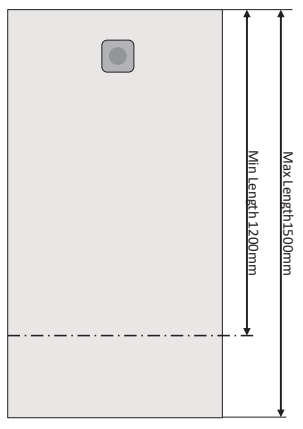

Roca Cyprus Stonex Shower Floor 900x1500 Cut Pizarra with Matching Waste

1711998

SPECIFICATIONS

Recommended Use	Domestic, Hotel & Commercial
Material	Stonex Reinforced Resin
Colour	Pizarra
Waste Position	Centre Rear
Waste Type	Stainless Steel Powder Coated Matching 50mm Waste Outlet
Weight	45 kg

WARRANTY

Warranty - Domestic Use	15 Years
Spare Parts & Labour	12 Months

Please refer to Warranty Page for full Terms and Conditions

- 1500mm Can be cut down by up to 300mm on the long side to suit the exact dimension of larger shower areas