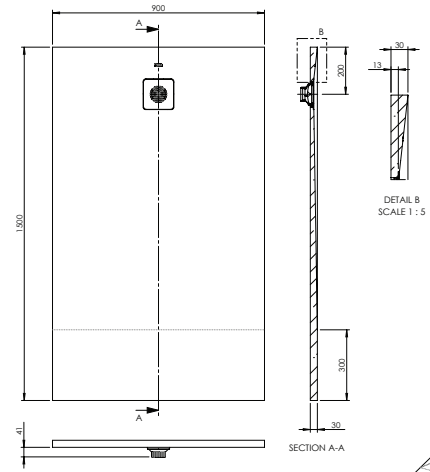

Roca Cyprus Stonex Shower Floor 900x1500 Cut Pizarra with Matching Waste

1711998

SPECIFICATIONS

Recommended Use	Domestic, Hotel & Commercial
Material	Stonex Reinforced Resin
Colour	Pizarra
Waste Position	Centre Rear
Waste Type	Stainless Steel Powder Coated Matching 50mm Waste Outlet
Weight	45 kg

WARRANTY

Warranty - Domestic Use	15 Years
Spare Parts & Labour	12 Months

Please refer to Warranty Page for full Terms and Conditions

- 1500mm Can be cut down by up to 300mm on the long side to suit the exact dimension of larger shower areas