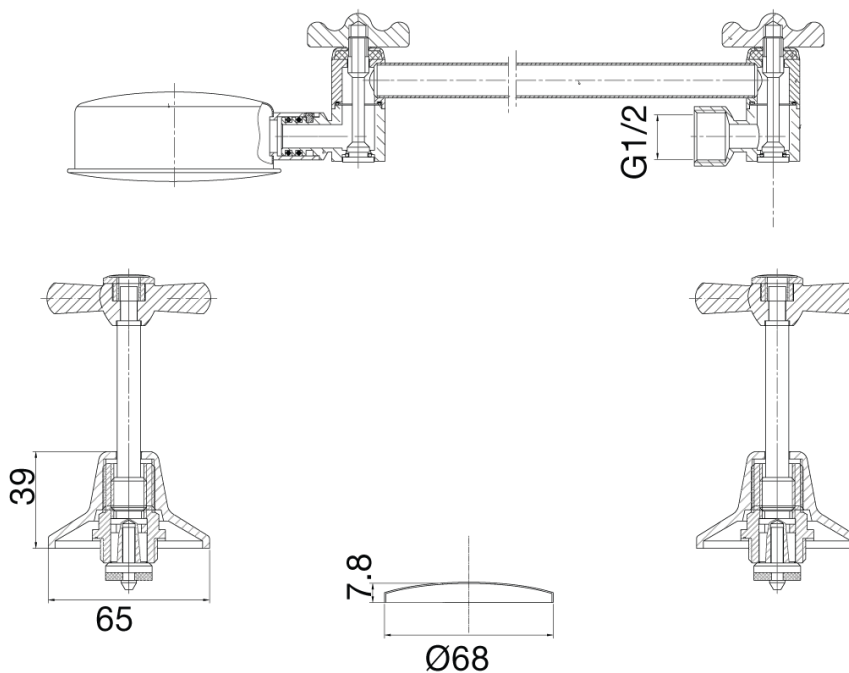

## Posh Bristol Shower Set Ivory / Gold (3 Star)

2205926

SPECIFICATIONS	
Recommended Use	Domestic;Hotel;Commercial
Colour Finish	Ivory;Gold
Primary Material	DR Brass
Recommended Pressure Range	150 - 500 kPa as per AS3500
Max Continuous Working Temperature (deg C)	80
Min Continuous Working Temperature (deg C)	5
Hot Water Unit Suitability	Storage Tank;Continuous Flow
WARRANTY	
Warranty - Domestic Use (Years)	10
Spare Parts & Labour (Years)	1
<i>Please refer to Warranty Page for full Terms and Conditions</i>	

Dimensions are nominal measurements only.