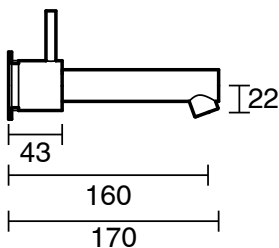

SUSSEX

Sussex Scala Bath Set 160mm Chrome

2261608

SPECIFICATIONS	
Recommended Use	Residential;Commercial
Colour Finish	Polished Chrome
Primary Material	DR Brass
Recommended Pressure Range	150 - 500 kPa as per AS3500
Max Continuous Working Temperature (deg C)	65
Min Continuous Working Temperature (deg C)	1
WARRANTY	
Residential Use (Years)	40
Commercial Use (Years)	10
<i>Please refer to Sussex Warranty page for full Terms and Conditions</i>	

Disclaimer: Products in this specification manual must by regulation be installed by licensed and registered trade people. The manufacturer/distributor reserves the right to vary specifications or delete models from their range without prior notification. Dimensions are nominal measurements only. Dimensions and set-outs listed are correct at time of publication however the manufacturer/distributor takes no responsibility for printing errors.