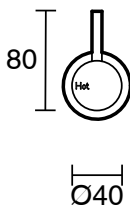

SUSSEX

Sussex Scala Bath Set 160mm Chrome

2261608

SPECIFICATIONS	
Recommended Use	Residential;Commercial
Colour Finish	Polished Chrome
Primary Material	DR Brass
Recommended Pressure Range	150 - 500 kPa as per AS3500
Max Continuous Working Temperature (deg C)	65
Min Continuous Working Temperature (deg C)	1
WARRANTY	
Residential Use (Years)	40
Commercial Use (Years)	10
<i>Please refer to Sussex Warranty page for full Terms and Conditions</i>	