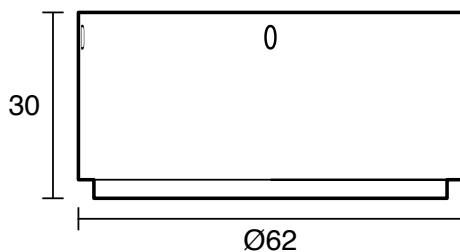

SUSSEX

Sussex Pure Elemental Progressive Top Mount Hob Mixer PVD Brushed Nickel Lead Free

43780

SPECIFICATIONS	
Recommended Use	Residential;Commercial
Colour Finish	Brushed Nickel
Primary Material	Lead Free Brass
Recommended Pressure Range	150 - 500 kPa as per AS3500
Max Continuous Working Temperature (deg C)	65
Min Continuous Working Temperature (deg C)	1
WARRANTY	
Residential Use (Years)	40
Commercial Use (Years)	10
<i>Please refer to Sussex Warranty page for full Terms and Conditions</i>	