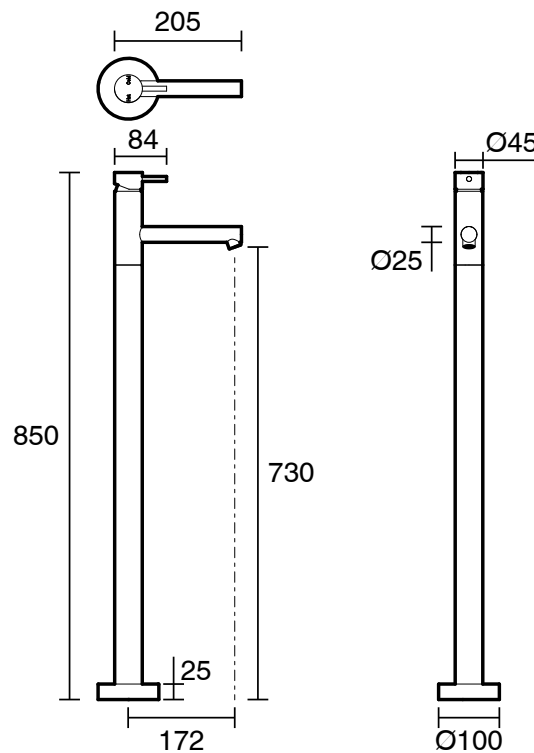

SUSSEX

**Sussex Scala Floor Mounted Bath Mixer Tap 160mm Outlet Trimset
LUX PVD Brushed Platinum Gold
2268220**

SPECIFICATIONS	
Recommended Use	Residential;Commercial
Colour Finish	Brushed Platinum Gold
Primary Material	DR Brass
Recommended Pressure Range	150 - 500 kPa as per AS3500
Max Continuous Working Temperature (deg C)	65
Min Continuous Working Temperature (deg C)	1
WARRANTY	
Residential Use (Years)	40
Commercial Use (Years)	10
<i>Please refer to Sussex Warranty page for full Terms and Conditions</i>	

Disclaimer: Products in this specification manual must by regulation be installed by licensed and registered trade people. The manufacturer/distributor reserves the right to vary specifications or delete models from their range without prior notification. Dimensions are nominal measurements only. Dimensions and set-outs listed are correct at time of publication however the manufacturer/distributor takes no responsibility for printing errors.