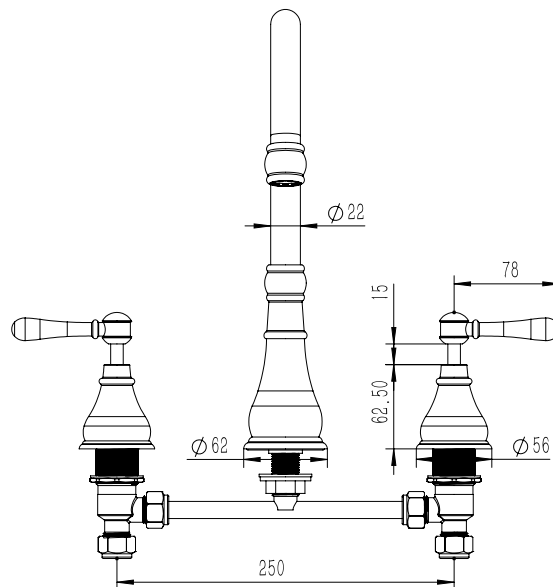

Milli Voir Hob Kitchen / Spa Set Lever Handle Chrome (4 Star)

2265303

SPECIFICATIONS

Recommended Use	Domestic, hotel and commercial
Colour	Chrome
Material	DR Brass
Recommended Pressure Range	150 - 500 kPa
Max Continuous Working Pressure	500 kPa
Max Continuous Working Temperature	80 deg C
Suitable for Storage Tank Hot Water	Yes
Suitable for Continuous Flow Hot Water	Yes
Suitable for Gravity Feed Hot Water	No

WARRANTY

Warranty - Domestic Use	15 Years
Spare Parts & Labour	12 Months

Please refer to Warranty Page for full Terms and Conditions

Dimensions are nominal measurements only.

CLEANING RECOMMENDATIONS:

We recommend the use of soapy water or approved cleaners. This product should not be cleaned with abrasive materials. Damage caused by any improper treatment is not covered by the product warranty. Refer to Warranty Conditions

Disclaimer: Products in this specification manual must by regulation be installed by licensed and registered trade people. The manufacturer/distributor reserves the right to vary specifications or delete models from their range without prior notification. Dimensions are nominal measurements only. Dimensions and set-outs listed are correct at time of publication however the manufacturer/distributor takes no responsibility for printing errors.

Published 01/06/2020

To see the complete Milli range go to www.reece.com.au