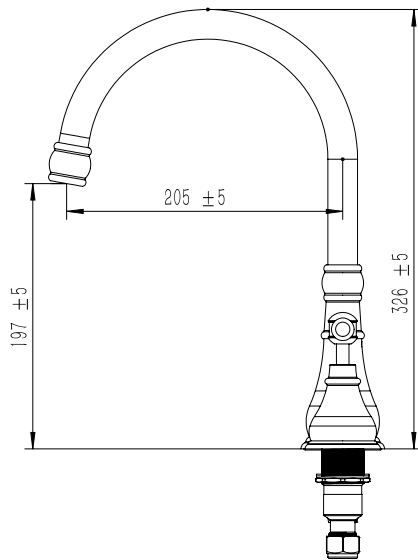

Milli Voir Hob Kitchen / Spa Set Lever Handle Chrome (4 Star)

2265303

SPECIFICATIONS

Recommended Use	Domestic, hotel and commercial
Colour	Chrome
Material	DR Brass
Recommended Pressure Range	150 - 500 kPa
Max Continuous Working Pressure	500 kPa
Max Continuous Working Temperature	80 deg C
Suitable for Storage Tank Hot Water	Yes
Suitable for Continuous Flow Hot Water	Yes
Suitable for Gravity Feed Hot Water	No

WARRANTY

Warranty - Domestic Use	15 Years
Spare Parts & Labour	12 Months

Please refer to Warranty Page for full Terms and Conditions

Dimensions are nominal measurements only.

CLEANING RECOMMENDATIONS:

We recommend the use of soapy water or approved cleaners. This product should not be cleaned with abrasive materials. Damage caused by any improper treatment is not covered by the product warranty. Refer to Warranty Conditions

Disclaimer: Products in this specification manual must by regulation be installed by licensed and registered trade people. The manufacturer/distributor reserves the right to vary specifications or delete models from their range without prior notification. Dimensions are nominal measurements only. Dimensions and set-outs listed are correct at time of publication however the manufacturer/distributor takes no responsibility for printing errors.

Published 01/06/2020

To see the complete Milli range go to www.reece.com.au