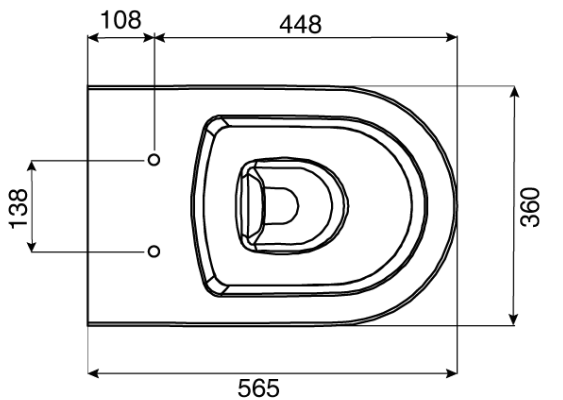

KADO

Kado Lux Back To Wall Rimless Overheight Pan with Soft Close Quick Release Seat (4 Star)

1805496

SPECIFICATIONS

Recommended Use	Domestic, Hotel & Commercial
Pan Material	Vitreous China
Toilet Seat Material	Urea
Weight of Pan	31.5 kg
Toilet Seat	Soft Close Quick Release
Rim Configuration	Rimless
Pan Fixing	Screwed to the floor using brackets (supplied) and bedded with sealant

WARRANTY

Warranty - Domestic Use	10 Years
Spare Parts & Labour	12 Months

Please refer to Warranty Page for full Terms and Conditions

Dimensions are nominal measurements only.

CLEANING RECOMMENDATIONS:

We recommend the use of soapy water or approved cleaners. This product should not be cleaned with abrasive materials. Damage caused by any improper treatment is not covered by the product warranty. Refer to Warranty Conditions

Disclaimer: Products in this specification manual must by regulation be installed by licensed and registered trade people. The manufacturer/distributor reserves the right to vary specifications or delete models from their range without prior notification. Dimensions are nominal measurements only. Dimensions and set-outs listed are correct at time of publication however the manufacturer/distributor takes no responsibility for printing errors.

Published 09/10/2020

To see the complete Kado range go to www.reece.com.au/bathrooms