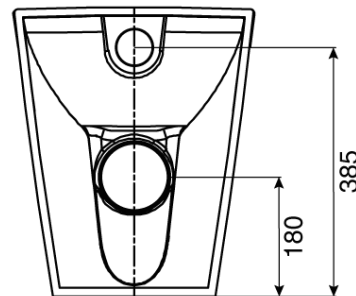

KADO

Kado Lux Back To Wall Rimless Overheight Pan with Soft Close Quick Release Seat (4 Star)

1805496

SPECIFICATIONS

Recommended Use	Domestic, Hotel & Commercial
Pan Material	Vitreous China
Toilet Seat Material	Urea
Weight of Pan	31.5 kg
Toilet Seat	Soft Close Quick Release
Rim Configuration	Rimless
Pan Fixing	Screwed to the floor using brackets (supplied) and bedded with sealant

WARRANTY

Warranty - Domestic Use	10 Years
Spare Parts & Labour	12 Months

Please refer to Warranty Page for full Terms and Conditions

Dimensions are nominal measurements only.

CLEANING RECOMMENDATIONS:

We recommend the use of soapy water or approved cleaners. This product should not be cleaned with abrasive materials. Damage caused by any improper treatment is not covered by the product warranty. Refer to Warranty Conditions

Disclaimer: Products in this specification manual must by regulation be installed by licensed and registered trade people. The manufacturer/distributor reserves the right to vary specifications or delete models from their range without prior notification. Dimensions are nominal measurements only. Dimensions and set-outs listed are correct at time of publication however the manufacturer/distributor takes no responsibility for printing errors.

Published 09/10/2020

To see the complete Kado range go to www.reece.com.au/bathrooms