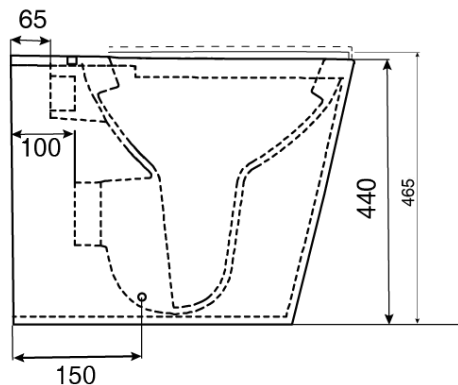

KADO

Kado Lux Back To Wall Rimless Overheight Pan with Soft Close Quick Release Seat (4 Star)

1805496

SPECIFICATIONS

Recommended Use	Domestic, Hotel & Commercial
Pan Material	Vitreous China
Toilet Seat Material	Urea
Weight of Pan	31.5 kg
Toilet Seat	Soft Close Quick Release
Rim Configuration	Rimless
Pan Fixing	Screwed to the floor using brackets (supplied) and bedded with sealant

WARRANTY

Warranty - Domestic Use	10 Years
Spare Parts & Labour	12 Months

Please refer to Warranty Page for full Terms and Conditions

Dimensions are nominal measurements only.

CLEANING RECOMMENDATIONS:

We recommend the use of soapy water or approved cleaners. This product should not be cleaned with abrasive materials. Damage caused by any improper treatment is not covered by the product warranty. Refer to Warranty Conditions

Disclaimer: Products in this specification manual must by regulation be installed by licensed and registered trade people. The manufacturer/distributor reserves the right to vary specifications or delete models from their range without prior notification. Dimensions are nominal measurements only. Dimensions and set-outs listed are correct at time of publication however the manufacturer/distributor takes no responsibility for printing errors.

Published 09/10/2020

To see the complete Kado range go to www.reece.com.au/bathrooms