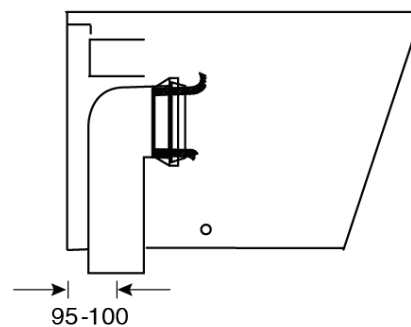

KADO

Kado Lux Back To Wall Rimless Overheight Pan with Soft Close Quick Release Seat (4 Star)

1805496

SPECIFICATIONS

Recommended Use	Domestic, Hotel & Commercial
Pan Material	Vitreous China
Toilet Seat Material	Urea
Weight of Pan	31.5 kg
Toilet Seat	Soft Close Quick Release
Rim Configuration	Rimless
Pan Fixing	Screwed to the floor using brackets (supplied) and bedded with sealant

WARRANTY

Warranty - Domestic Use	10 Years
Spare Parts & Labour	12 Months

Please refer to Warranty Page for full Terms and Conditions

Dimensions are nominal measurements only.

CLEANING RECOMMENDATIONS:

We recommend the use of soapy water or approved cleaners. This product should not be cleaned with abrasive materials. Damage caused by any improper treatment is not covered by the product warranty. Refer to Warranty Conditions

Disclaimer: Products in this specification manual must by regulation be installed by licensed and registered trade people. The manufacturer/distributor reserves the right to vary specifications or delete models from their range without prior notification. Dimensions are nominal measurements only. Dimensions and set-outs listed are correct at time of publication however the manufacturer/distributor takes no responsibility for printing errors.

Published 09/10/2020

To see the complete Kado range go to www.reece.com.au/bathrooms