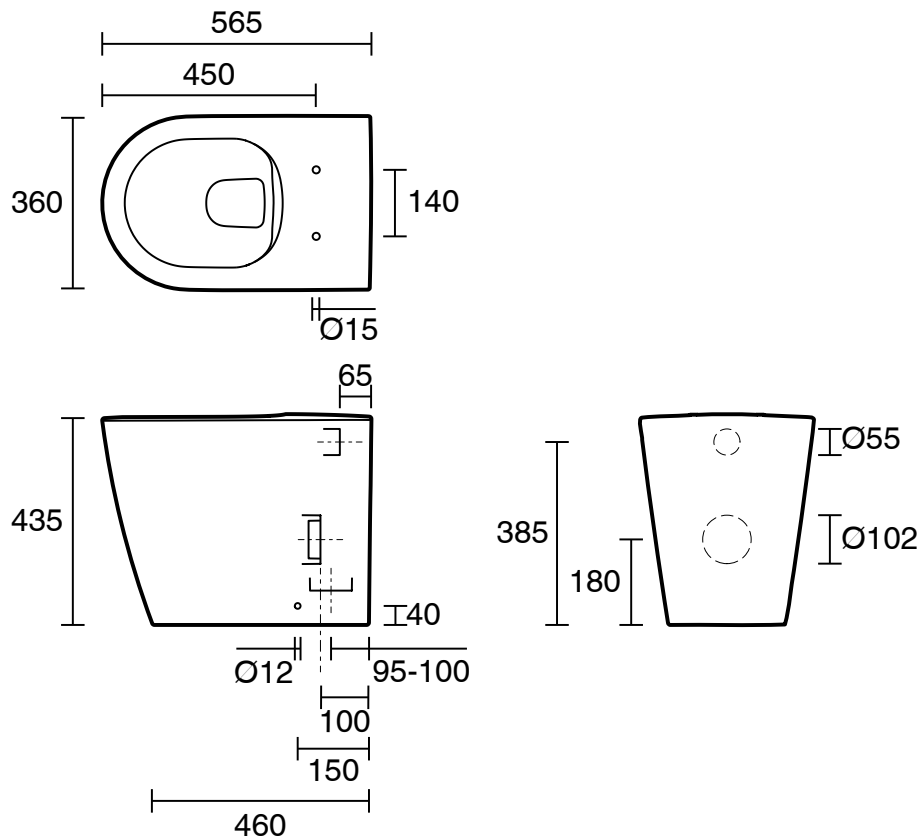

KADO

Kado Lux Back To Wall Rimless Overheight Pan with Soft Close Quick Release Seat (4 Star)

1805496

SPECIFICATIONS

Recommended Use	Domestic, Hotel & Commercial
Pan Material	Vitreous China
Toilet Seat Material	Urea
Weight of Pan	31.5 kg
Toilet Seat	Soft Close Quick Release
Rim Configuration	Rimless
Pan Fixing	Screwed to the floor using brackets (supplied) and bedded with sealant

WARRANTY

Warranty - Domestic Use	10 Years
Spare Parts & Labour	12 Months

Please refer to Warranty Page for full Terms and Conditions

Dimensions are nominal measurements only.

CLEANING RECOMMENDATIONS:

We recommend the use of soapy water or approved cleaners. This product should not be cleaned with abrasive materials. Damage caused by any improper treatment is not covered by the product warranty. Refer to Warranty Conditions

Disclaimer: Products in this specification manual must by regulation be installed by licensed and registered trade people. The manufacturer/distributor reserves the right to vary specifications or delete models from their range without prior notification. Dimensions are nominal measurements only. Dimensions and set-outs listed are correct at time of publication however the manufacturer/distributor takes no responsibility for printing errors.

Published 26/09/2024

To see the complete Kado range go to www.reece.com.au/bathrooms