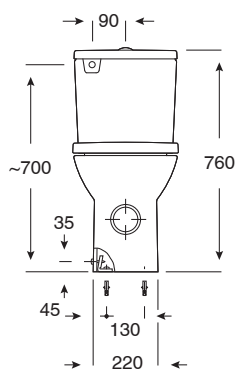

Roca Debba Rimless Close Coupled P Trap Back Inlet Toilet Suite (4 Star)

1831007

SPECIFICATIONS

Recommended Use	Domestic, Hotel & Commercial
Pan Material	Vitreous China
Toilet Seat Material	UF (Urea-Formaldehyde & Thermoset)
Weight of Pan	28 kg
Weight of Cistern	13 kg
Water Inlet Position	Back Inlet
Toilet Seat Type	Soft Close Quick Release
Rim Configuration	Rimless
Pan Outlet Type	P trap
Pan Fixing	Screwed to floor using brackets (supplied) and bedded with sealant

Inlet Valve Recommended Maximum Pressure	1000 kPa

WARRANTY

Warranty - Domestic Use	15 Years
Spare Parts & Labour	12 Months

Please refer to Warranty Page for full Terms and Conditions

Dimensions are nominal measurements only.

CLEANING RECOMMENDATIONS:

We recommend the use of soapy water or approved cleaners. This product should not be cleaned with abrasive materials. Damage caused by any improper treatment is not covered by the product warranty. Refer to Warranty Conditions

Disclaimer: Products in this specification manual must by regulation be installed by licensed and registered trade people. The manufacturer/distributor reserves the right to vary specifications or delete models from their range without prior notification. Dimensions are nominal measurements only. Dimensions and set-outs listed are correct at time of publication however the manufacturer/distributor takes no responsibility for printing errors.

Published 02/09/2022

To see the complete Roca range go to www.reece.com.au/bathrooms

WaterMark
AS 1172
WMKA02321