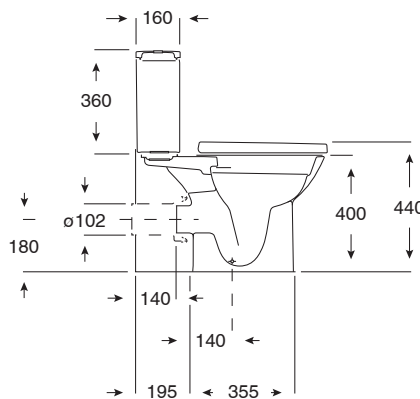

Roca Debba Rimless Close Coupled P Trap Back Inlet Toilet Suite (4 Star)

1831007

SPECIFICATIONS

Recommended Use	Domestic, Hotel & Commercial
Pan Material	Vitreous China
Toilet Seat Material	UF (Urea-Formaldehyde & Thermoset)
Weight of Pan	28 kg
Weight of Cistern	13 kg
Water Inlet Position	Back Inlet
Toilet Seat Type	Soft Close Quick Release
Rim Configuration	Rimless
Pan Outlet Type	P trap
Pan Fixing	Screwed to floor using brackets (supplied) and bedded with sealant

Inlet Valve Recommended Maximum Pressure	1000 kPa

WARRANTY

Warranty - Domestic Use	15 Years
Spare Parts & Labour	12 Months

Please refer to Warranty Page for full Terms and Conditions

Dimensions are nominal measurements only.

CLEANING RECOMMENDATIONS:

We recommend the use of soapy water or approved cleaners. This product should not be cleaned with abrasive materials. Damage caused by any improper treatment is not covered by the product warranty. Refer to Warranty Conditions

Disclaimer: Products in this specification manual must by regulation be installed by licensed and registered trade people. The manufacturer/distributor reserves the right to vary specifications or delete models from their range without prior notification. Dimensions are nominal measurements only. Dimensions and set-outs listed are correct at time of publication however the manufacturer/distributor takes no responsibility for printing errors.

Published 02/09/2022

To see the complete Roca range go to www.reece.com.au/bathrooms

WaterMark
AS 1172
WMKA02321