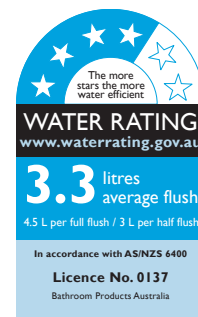

Roca Debba Rimless Close Coupled P Trap Back Inlet Toilet Suite (4 Star)

1831007

SPECIFICATIONS

Recommended Use	Domestic, Hotel & Commercial
Pan Material	Vitreous China
Toilet Seat Material	UF (Urea-Formaldehyde & Thermoset)
Weight of Pan	28 kg
Weight of Cistern	13 kg
Water Inlet Position	Back Inlet
Toilet Seat Type	Soft Close Quick Release
Rim Configuration	Rimless
Pan Outlet Type	P trap
Pan Fixing	Screwed to floor using brackets (supplied) and bedded with sealant

Inlet Valve Recommended Maximum Pressure	1000 kPa

WARRANTY

Warranty - Domestic Use	15 Years
Spare Parts & Labour	12 Months

Please refer to Warranty Page for full Terms and Conditions

Dimensions are nominal measurements only.

CLEANING RECOMMENDATIONS:

We recommend the use of soapy water or approved cleaners. This product should not be cleaned with abrasive materials. Damage caused by any improper treatment is not covered by the product warranty. Refer to Warranty Conditions

Disclaimer: Products in this specification manual must by regulation be installed by licensed and registered trade people. The manufacturer/distributor reserves the right to vary specifications or delete models from their range without prior notification. Dimensions are nominal measurements only. Dimensions and set-outs listed are correct at time of publication however the manufacturer/distributor takes no responsibility for printing errors.

Published 02/09/2022

To see the complete Roca range go to www.reece.com.au/bathrooms

WaterMark
AS 1172
WMKA02321