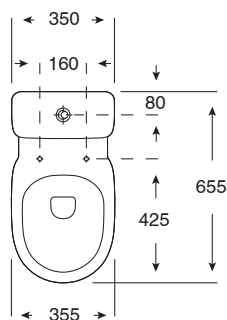

Roca Debba Rimless Close Coupled P Trap Back Inlet Toilet Suite (4 Star)

1831007

SPECIFICATIONS

Recommended Use	Domestic, Hotel & Commercial
Pan Material	Vitreous China
Toilet Seat Material	UF (Urea-Formaldehyde & Thermoset)
Weight of Pan	28 kg
Weight of Cistern	13 kg
Water Inlet Position	Back Inlet
Toilet Seat Type	Soft Close Quick Release
Rim Configuration	Rimless
Pan Outlet Type	P trap
Pan Fixing	Screwed to floor using brackets (supplied) and bedded with sealant

Inlet Valve Recommended Maximum Pressure	1000 kPa

WARRANTY

Warranty - Domestic Use	15 Years
Spare Parts & Labour	12 Months

Please refer to Warranty Page for full Terms and Conditions

Dimensions are nominal measurements only.

CLEANING RECOMMENDATIONS:

We recommend the use of soapy water or approved cleaners. This product should not be cleaned with abrasive materials. Damage caused by any improper treatment is not covered by the product warranty. Refer to Warranty Conditions

Disclaimer: Products in this specification manual must by regulation be installed by licensed and registered trade people. The manufacturer/distributor reserves the right to vary specifications or delete models from their range without prior notification. Dimensions are nominal measurements only. Dimensions and set-outs listed are correct at time of publication however the manufacturer/distributor takes no responsibility for printing errors.

Published 02/09/2022

To see the complete Roca range go to www.reece.com.au/bathrooms

WaterMark
AS 1172
WMKA02321