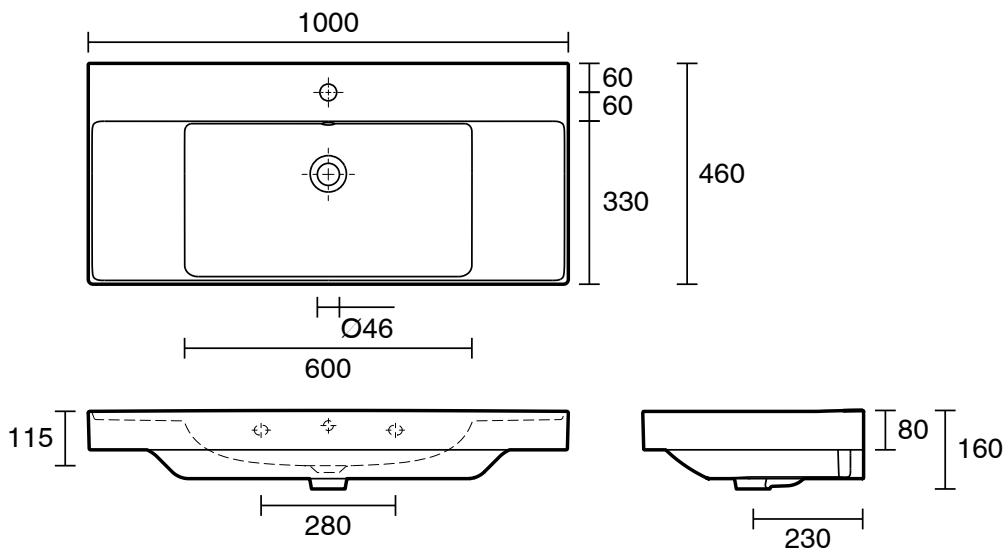

Roca Ona Wall Hung Basin 1000mm x 460mm 1 Taphole with Overflow White

9512574

SPECIFICATIONS

Recommended Use	Domestic, Hotel & Commercial
Material	Fineceramic
Basin Colour	White
Bowl Capacity	8.7 ltr
Weight	23 kg
Taphole Configuration	1 Taphole
Overflow Configuration	Integrated Overflow
Plug & Waste	Sold Separately
Tapware	Sold Separately

WARRANTY

Warranty - Domestic Use	15 Years
Spare Parts & Labour	12 Months

Please refer to Warranty Page for full Terms and Conditions

Dimensions are nominal measurements only.

CLEANING RECOMMENDATIONS:

We recommend the use of soapy water or approved cleaners. This product should not be cleaned with abrasive materials. Damage caused by any improper treatment is not covered by the product warranty. Refer to Warranty Conditions

Disclaimer: Products in this specification manual must by regulation be installed by licensed and registered trade people. The manufacturer/distributor reserves the right to vary specifications or delete models from their range without prior notification. Dimensions are nominal measurements only. Dimensions and set-outs listed are correct at time of publication however the manufacturer/distributor takes no responsibility for printing errors.

Published 05/07/2024

To see the complete Roca range go to www.reece.com.au