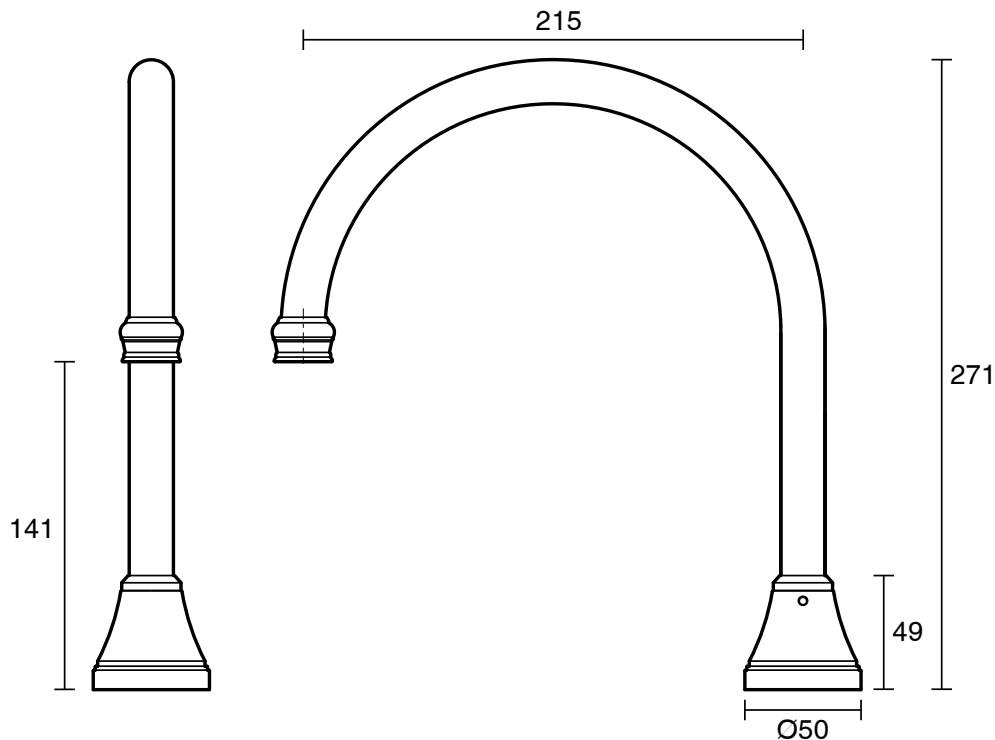

KADO

Kado Era Hob Gooseneck Outlet Chrome (5 Star)

9507611

SPECIFICATIONS

Recommended Use	Domestic, Hotel & Commercial
Colour	Chrome
Finish	Polished
Material	DR Brass
Recommended Pressure Range	150 - 500 kPa
Maximum Continuous Working Temperature	80 deg C
Suitable for Storage Tank Hot Water	Yes
Suitable for Continuous Flow Hot Water	Yes
Suitable for Gravity Feed Hot Water	No

WARRANTY

Warranty - Domestic Use	10 Years
Spare Parts & Labour	12 Months

Please refer to Warranty Page for full Terms and Conditions

Dimensions are nominal measurements only.

CLEANING RECOMMENDATIONS:

We recommend the use of soapy water or approved cleaners. This product should not be cleaned with abrasive materials. Damage caused by any improper treatment is not covered by the product warranty. Refer to Warranty Conditions

Disclaimer: Products in this specification manual must by regulation be installed by licensed and registered trade people. The manufacturer/distributor reserves the right to vary specifications or delete models from their range without prior notification. Dimensions are nominal measurements only. Dimensions and set-outs listed are correct at time of publication however the manufacturer/distributor takes no responsibility for printing errors.

Published 12/10/2023

To see the complete Kado range go to www.reece.com.au