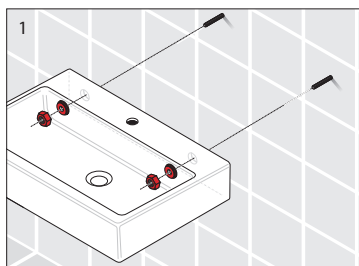

Laufen Ino Wall Basin with Shelf Right Hand Bowl with Overflow 1 Taphole 900mm White

Washbasins / Open valve / click clack valve

EN Guarantee/Liability only when assembled by a licensed plumber in accordance with the instructions and local regulations.

Open Valve

Click Clack Valve

Push to Close
Push to Open

Plumbers, please ensure a copy of the Installation Instructions are left with the end user for future reference