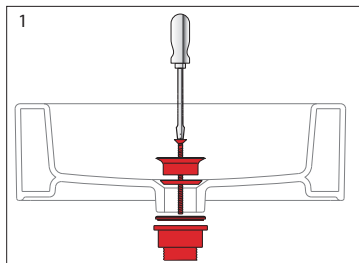

Laufen Ino Wall Basin with Shelf Right Hand Bowl with Overflow 1 Taphole 900mm White

Washbasins / Open valve / click clack valve

EN Guarantee/Liability only when assembled by a licensed plumber in accordance with the instructions and local regulations.

Open Valve

Click Clack Valve

Push to Close
Push to Open

Plumbers, please ensure a copy of the Installation Instructions are left with the end user for future reference