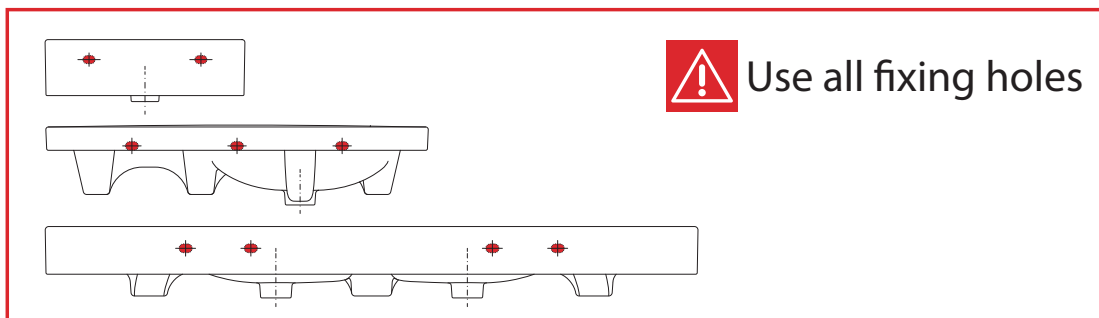

Laufen Ino Wall Basin with Shelf Right Hand Bowl with Overflow 1 Taphole 900mm White

Washbasins / Open valve / click clack valve

EN Guarantee/Liability only when assembled by a licensed plumber in accordance with the instructions and local regulations.

Open Valve

Click Clack Valve

Push to Close
Push to Open

Plumbers, please ensure a copy of the Installation Instructions are left with the end user for future reference