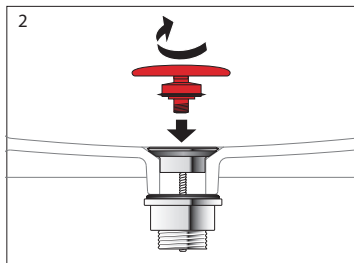

Laufen Ino Wall Basin with Shelf Right Hand Bowl with Overflow 1 Taphole 900mm White

Washbasins / Open valve / click clack valve

EN Guarantee/Liability only when assembled by a licensed plumber in accordance with the instructions and local regulations.

Open Valve

Click Clack Valve

Push to Close
Push to Open

Plumbers, please ensure a copy of the Installation Instructions are left with the end user for future reference