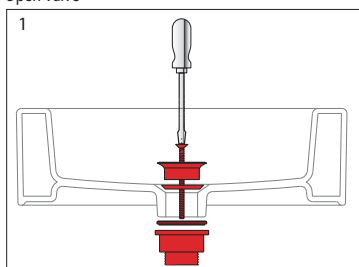

Laufen Ino Wall Basin with Shelf Right Hand Bowl with Overflow 1 Taphole 900mm White

Washbasins / Open valve / click clack valve

EN Guarantee/Liability only when assembled by a licensed plumber in accordance with the instructions and local regulations.

Open Valve

Click Clack Valve

Push to Close
Push to Open

Plumbers, please ensure a copy of the Installation Instructions are left with the end user for future reference