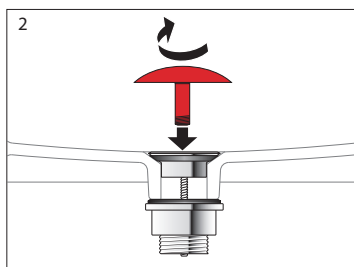

Laufen Ino Wall Basin with Shelf Right Hand Bowl with Overflow 1 Taphole 900mm White

Washbasins / Open valve / click clack valve

EN Guarantee/Liability only when assembled by a licensed plumber in accordance with the instructions and local regulations.

Open Valve

Click Clack Valve

Push to Close
Push to Open

Plumbers, please ensure a copy of the Installation Instructions are left with the end user for future reference