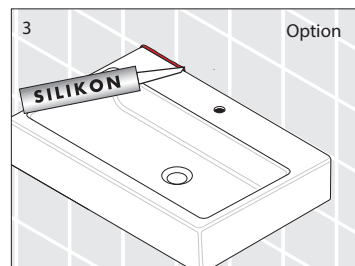

Laufen Ino Wall Basin with Shelf Right Hand Bowl with Overflow 1 Taphole 900mm White

Washbasins / Open valve / click clack valve

EN Guarantee/Liability only when assembled by a licensed plumber in accordance with the instructions and local regulations.

Open Valve

Click Clack Valve

Push to Close
Push to Open

Plumbers, please ensure a copy of the Installation Instructions are left with the end user for future reference