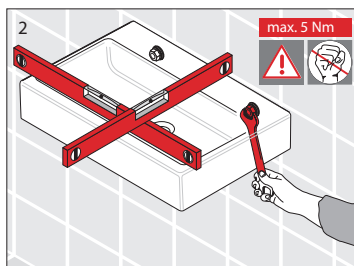

Laufen Ino Wall Basin with Shelf Right Hand Bowl with Overflow 1 Taphole 900mm White

Washbasins / Open valve / click clack valve

EN Guarantee/Liability only when assembled by a licensed plumber in accordance with the instructions and local regulations.

Open Valve

Click Clack Valve

Push to Close
Push to Open

Plumbers, please ensure a copy of the Installation Instructions are left with the end user for future reference