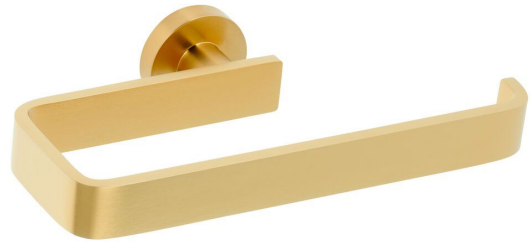

Dimensions are nominal measurements only.

CLEANING RECOMMENDATIONS:

We recommend the use of soapy water or approved cleaners. This product should not be cleaned with abrasive materials. Damage caused by any improper treatment is not covered by the product warranty. Refer to Warranty Conditions

Disclaimer: Products in this specification manual must by regulation be installed by licensed and registered trade people. The manufacturer/distributor reserves the right to vary specifications or delete models from their range without prior notification. Dimensions are nominal measurements only. Dimensions and set-outs listed are correct at time of publication however the manufacturer/distributor takes no responsibility for printing errors.

Published 25/03/2022

To see the complete Milli range go to www.reece.com.au