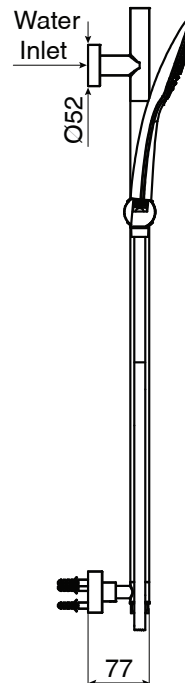

## Mizu Drift Single Rail Shower with Top Rail Water Inlet Brushed Gunmetal (3 Star)

9512224

| SPECIFICATIONS   |                              |
|--|------------------------------|
| Recommended Use  | Domestic, Hotel & Commercial |
| Colour   | Brushed Gunmetal             |
| Finish   | Brushed                      |
| Material   | Brass                        |
| Recommended Pressure Range   | 150 - 500 kPa                |
| Maximum Continuous Working Temperature                             | 65 deg C                     |
| Suitable for Storage Tank Hot Water                                | Yes                          |
| Suitable for Continuous Flow Hot Water                             | Yes                          |
| Suitable for Gravity Feed Hot Water                                | No                           |
| WARRANTY   |                              |
| Warranty - Domestic Use  | 10 Years                     |
| Spare Parts & Labour   | 12 Months                    |
| <i>Please refer to Warranty Page for full Terms and Conditions</i> |                              |

Dimensions are nominal measurements only.