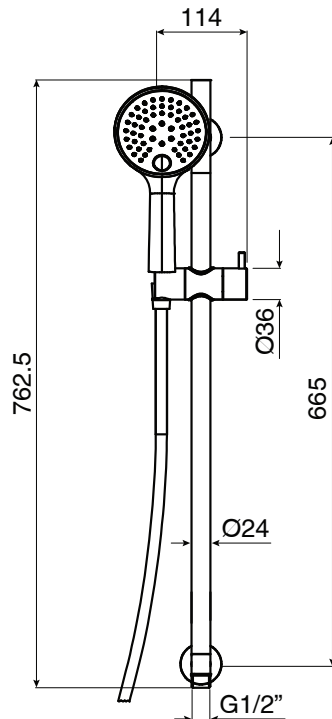

## Mizu Drift Single Rail Shower with Top Rail Water Inlet Brushed Gunmetal (3 Star)

9512224

| SPECIFICATIONS   |                              |
|--|------------------------------|
| Recommended Use  | Domestic, Hotel & Commercial |
| Colour   | Brushed Gunmetal             |
| Finish   | Brushed                      |
| Material   | Brass                        |
| Recommended Pressure Range   | 150 - 500 kPa                |
| Maximum Continuous Working Temperature                             | 65 deg C                     |
| Suitable for Storage Tank Hot Water                                | Yes                          |
| Suitable for Continuous Flow Hot Water                             | Yes                          |
| Suitable for Gravity Feed Hot Water                                | No                           |
| WARRANTY   |                              |
| Warranty - Domestic Use  | 10 Years                     |
| Spare Parts & Labour   | 12 Months                    |
| <i>Please refer to Warranty Page for full Terms and Conditions</i> |                              |

Dimensions are nominal measurements only.

**Disclaimer:** Products in this specification manual must by regulation be installed by licensed and registered trade people. The manufacturer/distributor reserves the right to vary specifications or delete models from their range without prior notification. Dimensions are nominal measurements only. Dimensions and set-outs listed are correct at time of publication however the manufacturer/distributor takes no responsibility for printing errors.