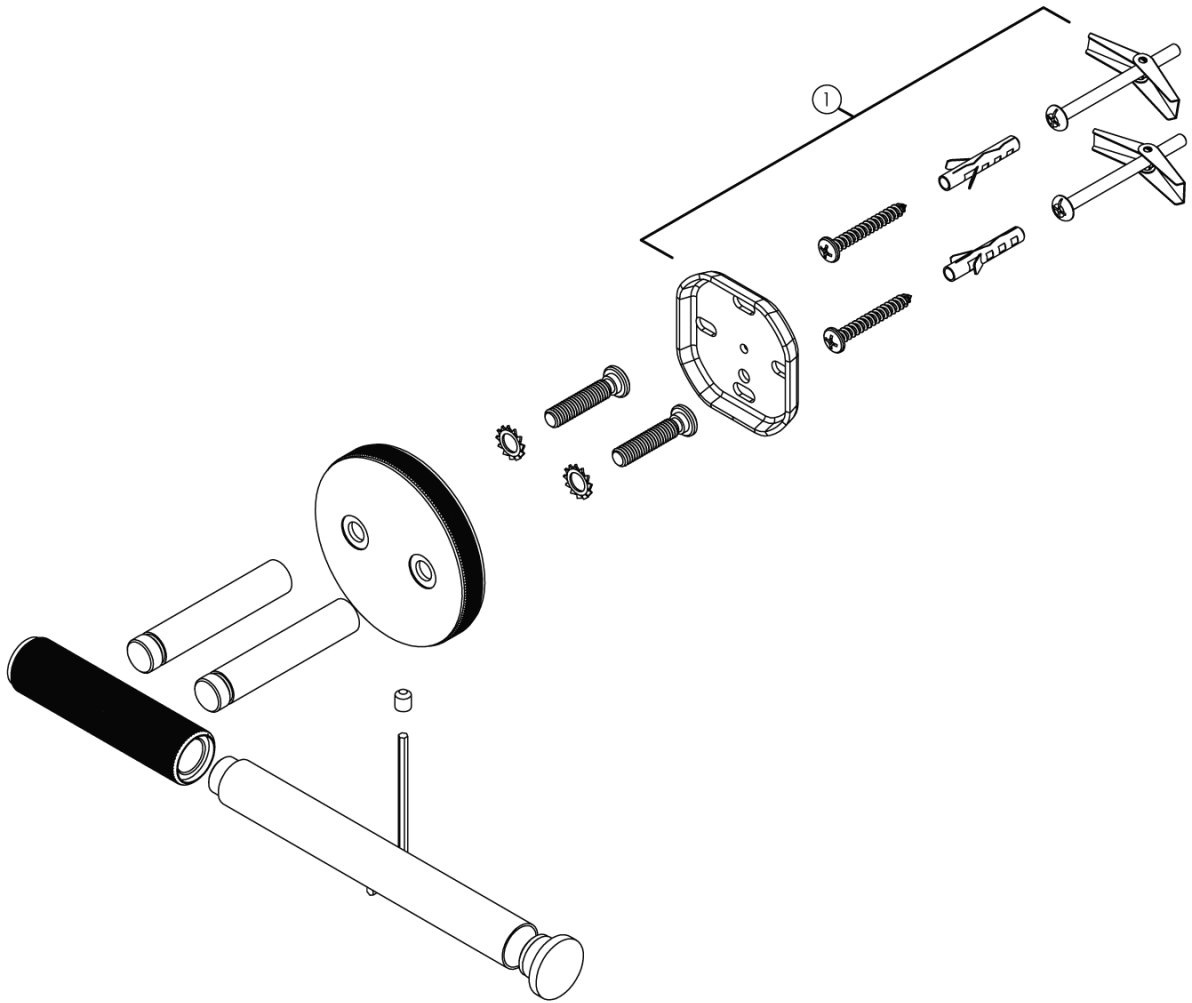

**Milli Marq Edit Toilet Roll Holder Matte Black**

21901

No.	Description	Code
1	Milli Marq Edit Fixing Plate Kit	29882