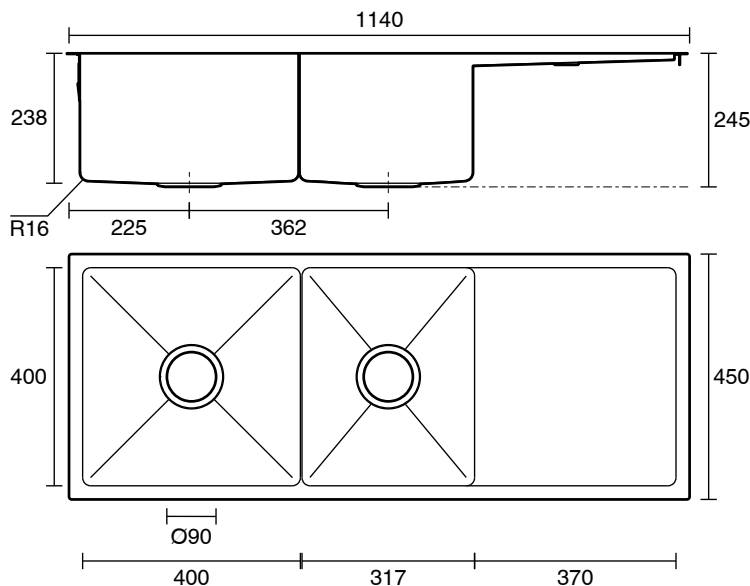

Dimensions are nominal measurements only.

CLEANING RECOMMENDATIONS:

We recommend the use of soapy water or approved cleaners. This product should not be cleaned with abrasive materials. Damage caused by any improper treatment is not covered by the product warranty. Refer to Warranty Conditions

Disclaimer: Products in this specification manual must by regulation be installed by licensed and registered trade people. The manufacturer/distributor reserves the right to vary specifications or delete models from their range without prior notification. Dimensions are nominal measurements only. Dimensions and set-outs listed are correct at time of publication however the manufacturer/distributor takes no responsibility for printing errors.

Published 22/03/2024

To see the complete Memo range go to www.reece.com.au