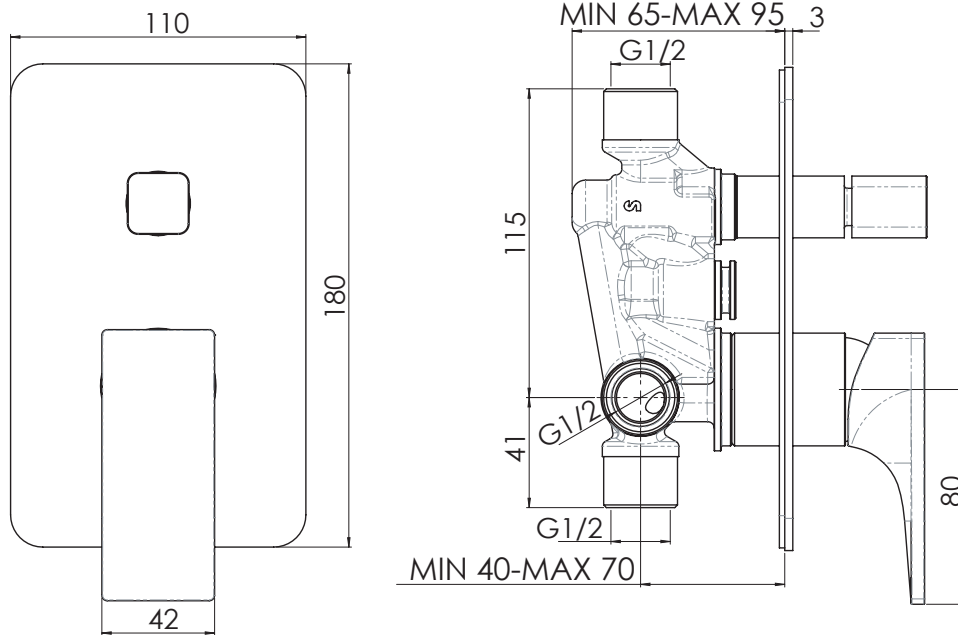

Dimensions are nominal measurements only.

CLEANING RECOMMENDATIONS:

We recommend the use of soapy water or approved cleaners. This product should not be cleaned with abrasive materials. Damage caused by any improper treatment is not covered by the product warranty. Refer to Warranty Conditions

Disclaimer: Products in this specification manual must by regulation be installed by licensed and registered trade people. The manufacturer/distributor reserves the right to vary specifications or delete models from their range without prior notification. Dimensions are nominal measurements only. Dimensions and set-outs listed are correct at time of publication however the manufacturer/distributor takes no responsibility for printing errors.

Published 18/06/2021

To see the complete Milli range go to www.reece.com.au