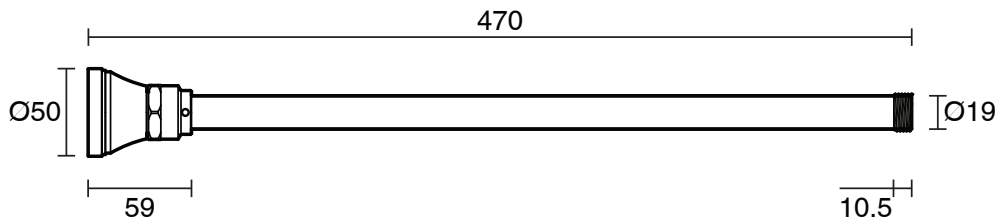

KADO

Kado Era Ceiling Shower Arm 470mm Brass Gold (4 Star)

4200390

SPECIFICATIONS

Recommended Use	Domestic, Hotel & Commercial
Colour	Brass Gold
Finish	Polished
Material	DR Brass
Recommended Pressure Range	150 - 500 kPa
Maximum Continuous Working Temperature	80 deg C
Suitable for Storage Tank Hot Water	Yes
Suitable for Continuous Flow Hot Water	Yes
Suitable for Gravity Feed Hot Water	No

WARRANTY

Warranty - Domestic Use	10 Years
Spare Parts & Labour	12 Months

Please refer to Warranty Page for full Terms and Conditions