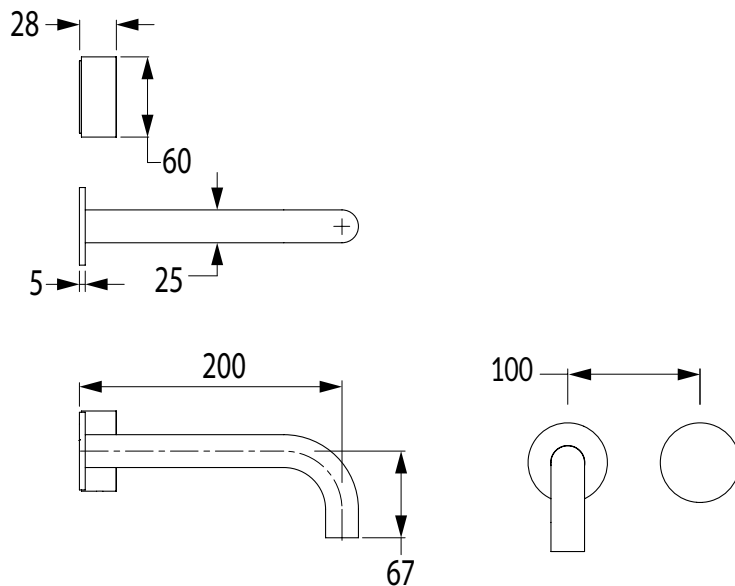

Milli Pure Progressive Bath Mixer System 200mm with Linear Textured Handle

SPECIFICATIONS

Recommended Use	Domestic, Commercial, Hotel
Colour Variation	Chrome, Matte Black, Brushed Nickel, Brushed Gunmetal
Recommended Pressure Range	300 - 500Kpa
Max Continuous Working Pressure	500Kpa
Max Continuous Working Temperature	65 deg. C
Suitable for Storage Tank Hot Water	Yes
Suitable for Continuous Flow Hot Water	Yes
Suitable for Gravity Feed Hot Water	No

WARRANTY

Warranty - Domestic Use	15 Years
Spare Parts	1 Year
Labour	1 Year

Please refer to Warranty Page for full Terms and Conditions

Dimensions are nominal measurements only.

Disclaimer: Products in this specification manual must by regulation be installed by licensed and registered trade people. The manufacturer/distributor reserves the right to vary specifications or delete models from their range without prior notification. Dimensions are nominal measurements only. Dimensions and set-outs listed are correct at time of publication however the manufacturer/distributor takes no responsibility for printing errors.