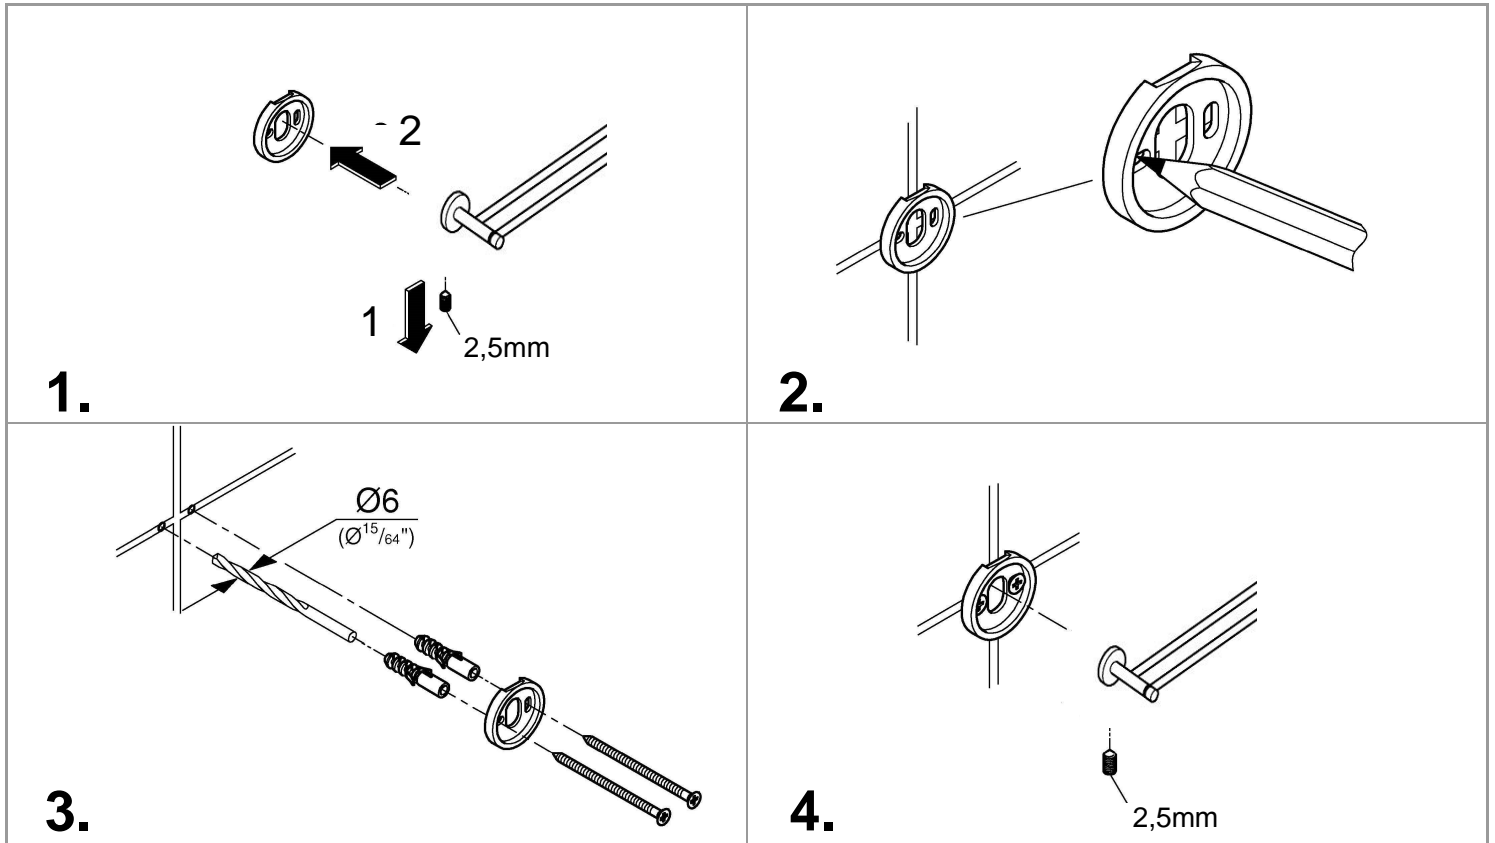

Installation instructions

Installation Instructions

When installing bathroom accessories please ensure all fixings are installed for maximum stability.

Care

For directions on the care of this fitting, please refer to the accompanying care instructions.