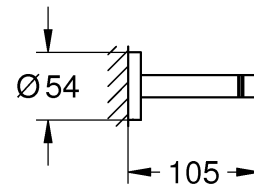

ESSENTIALS ACCESSORIES  
600MM DOUBLE TOWEL RAIL  
MODEL #40802EN1

Pure Freude  
an Wasser

Product Specifications

Product Description:

**Essentials**  
Double Towel Rail

material: metal  
654 mm (drilling length 600 mm)  
concealed fastening  
**GROHE StarLight** brushed nickel finish