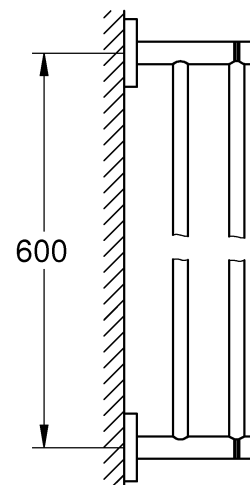

ESSENTIALS ACCESSORIES  
600MM DOUBLE TOWEL RAIL  
MODEL #40802EN1

Pure Freude  
an Wasser

Product Specifications

Product Description:

**Essentials**  
Double Towel Rail

material: metal  
654 mm (drilling length 600 mm)  
concealed fastening  
**GROHE StarLight** brushed nickel finish