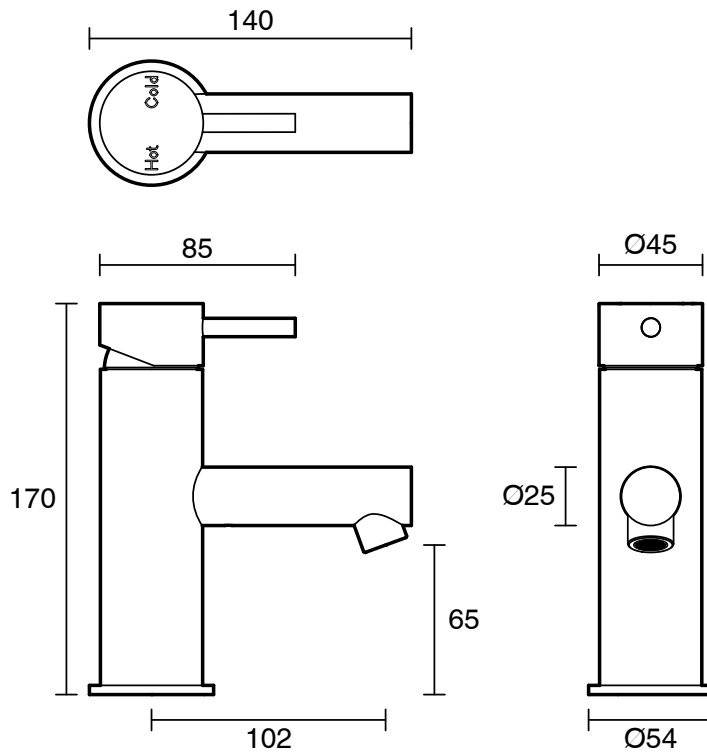

S U S S E X

Sussex Scala Basin Mixer Tap Brushed Gunmetal (5 Star)

2263120

SPECIFICATIONS	
Recommended Use	Domestic;Hotel;Commercial
Colour Finish	Brushed Gunmetal
Primary Material	DR Brass
Recommended Pressure Range	150 - 500 kPa as per AS3500
Max Continuous Working Temperature (deg C)	65
Min Continuous Working Temperature (deg C)	5
Hot Water Unit Suitability	Gravity Feed;Storage Tank;Continuous Flow
WARRANTY	
Warranty - Domestic Use (Years)	15
Spare Parts & Labour (Years)	15
<i>Please refer to Warranty Page for full Terms and Conditions</i>	

Disclaimer: Products in this specification manual must by regulation be installed by licensed and registered trade people. The manufacturer/distributor reserves the right to vary specifications or delete models from their range without prior notification. Dimensions are nominal measurements only. Dimensions and set-outs listed are correct at time of publication however the manufacturer/distributor takes no responsibility for printing errors.