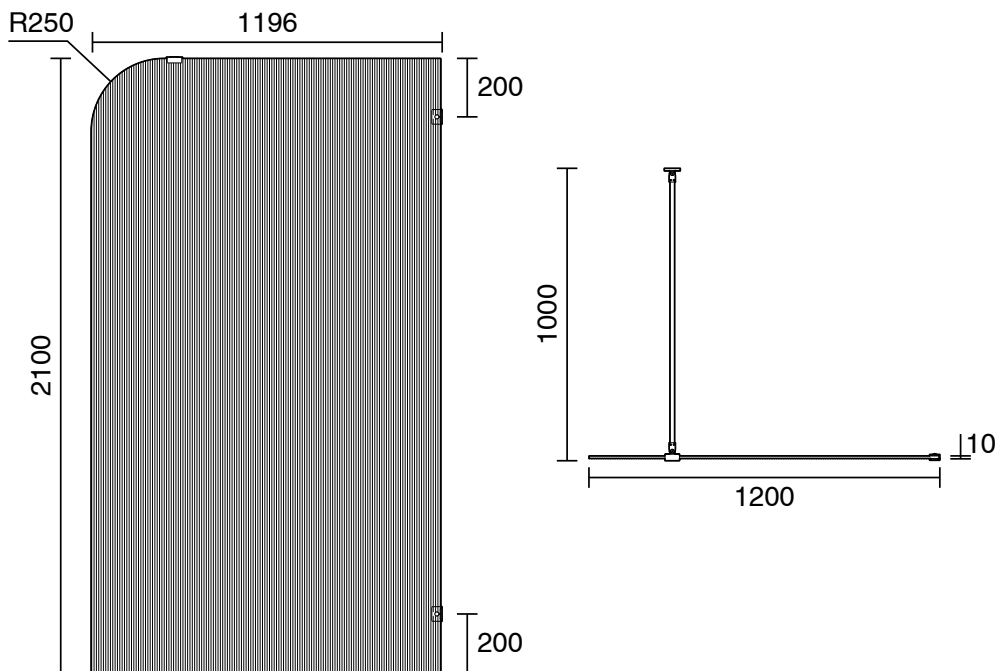

## Kado Lux Frameless Curved Right Fluted Panel with Wall Clips 1200mm Brushed Nickel

1710145

| SPECIFICATIONS   |                           |
|--|---------------------------|
| Recommended Use  | Domestic;Commercial;Hotel |
| Colour Finish  | Clear;Brushed Nickel      |
| Primary Material   | Glass                     |
| Frame Configuration  | Frameless                 |
| Screen Shape   | Curved                    |
| Screen Appearance  | Fluted                    |
| Screen Fixing  | Clips                     |
| Mounting   | Wall                      |
| WARRANTY   |                           |
| Warranty - Domestic Use (Years)                                    | 7                         |
| Spare Parts & Labour (Years)                                       | 1                         |
| <i>Please refer to Warranty Page for full Terms and Conditions</i> |                           |

Dimensions are nominal measurements only.