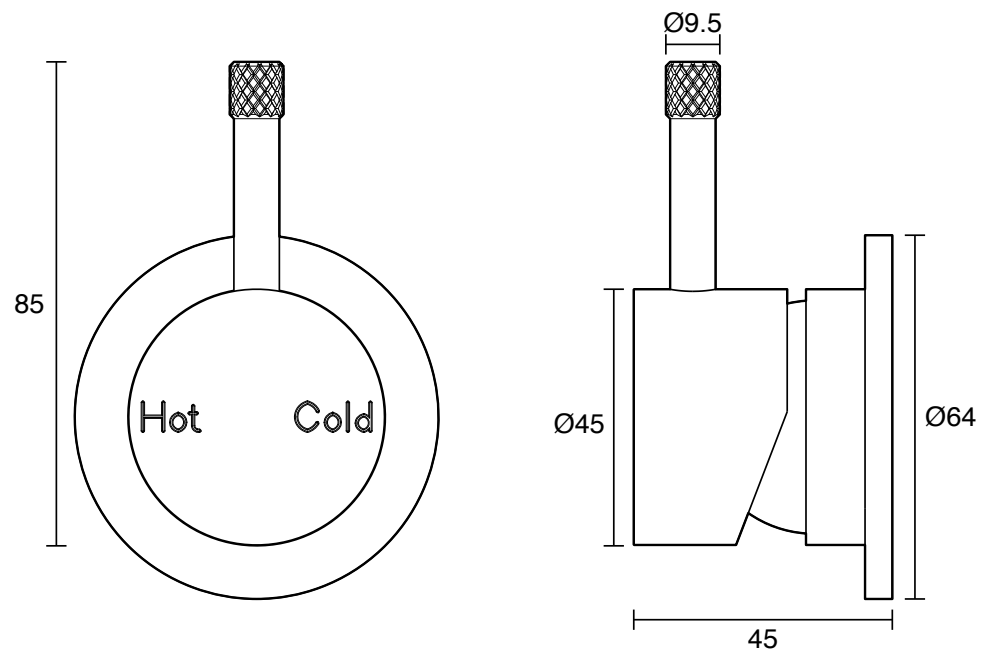

SUSSEX

Sussex Scala Nova Shower/Bath Mixer PVD Brushed Gold Lead Free

43584

SPECIFICATIONS

Recommended Use	Residential;Commercial
Colour Finish	Brushed Gold
Primary Material	Lead Free Brass
Recommended Pressure Range	150 - 500 kPa as per AS3500
Max Continuous Working Temperature (deg C)	65
Min Continuous Working Temperature (deg C)	1

WARRANTY

Residential Use (Years)	40
Commercial Use (Years)	10

Please refer to Sussex Warranty page for full Terms and Conditions

Dimensions are nominal measurements only.

CLEANING RECOMMENDATIONS:

We recommend the use of soapy water or approved cleaners. This product should not be cleaned with abrasive materials. Damage caused by any improper treatment is not covered by the product warranty. Refer to Warranty Conditions

Disclaimer: Products in this specification manual must by regulation be installed by licensed and registered trade people. The manufacturer/distributor reserves the right to vary specifications or delete models from their range without prior notification. Dimensions are nominal measurements only. Dimensions and set-outs listed are correct at time of publication however the manufacturer/distributor takes no responsibility for printing errors.

Published 01/04/2026

To see the complete Sussex range go to www.reece.com.au