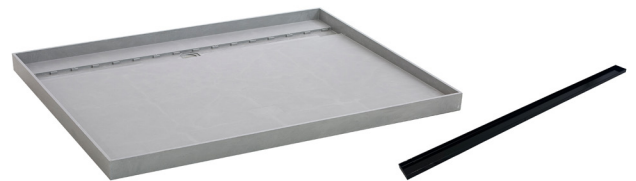

Posh Solus Tile Over Shower Tray with 1160mm Long Rear Matte Black Tile Insert Channel Suits Tiles 9mm and up (For 2 Wall / Corner Install) 1200mm x 900mm

9512257

SPECIFICATIONS

Recommended Use	Domestic, Hotel & Commercial
Shower Base Colour	Grey
Shower Base Material	SMC
Shower Grate Material	Stainless Steel (316 Grade)
Waste Position	Centre Rear
Shower Base Waste Size	50 mm
Weight of Shower Base	22 kg
Usage	Corner Install

WARRANTY

Warranty - Domestic Use	10 Years
Spare Parts & Labour	12 Months

Please refer to Warranty Page for full Terms and Conditions

Dimensions are nominal measurements only.

CLEANING RECOMMENDATIONS:

We recommend the use of soapy water or approved cleaners. This product should not be cleaned with abrasive materials. Damage caused by any improper treatment is not covered by the product warranty. Refer to Warranty Conditions

Disclaimer: Products in this specification manual must by regulation be installed by licensed and registered trade people. The manufacturer/distributor reserves the right to vary specifications or delete models from their range without prior notification. Dimensions are nominal measurements only. Dimensions and set-outs listed are correct at time of publication however the manufacturer/distributor takes no responsibility for printing errors.

Published 31/07/2023

To see the complete Posh range go to
www.reece.com.au