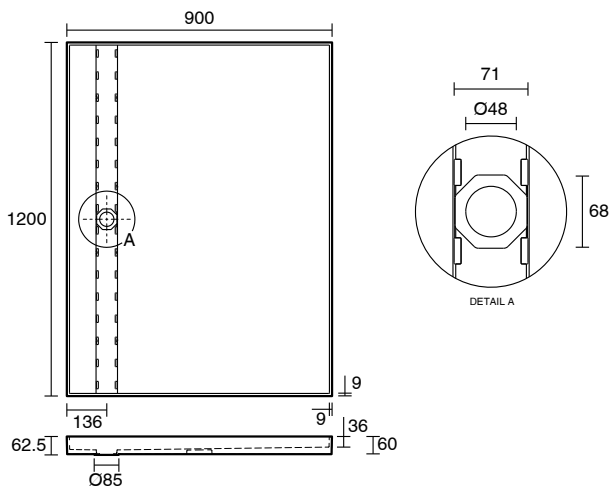

Posh Solus Tile Over Shower Tray with 1160mm Long Rear Matte Black Tile Insert Channel Suits Tiles 9mm and up (For 2 Wall / Corner Install) 1200mm x 900mm

9512257

SPECIFICATIONS

Recommended Use	Domestic, Hotel & Commercial
Shower Base Colour	Grey
Shower Base Material	SMC
Shower Grate Material	Stainless Steel (316 Grade)
Waste Position	Centre Rear
Shower Base Waste Size	50 mm
Weight of Shower Base	22 kg
Usage	Corner Install

WARRANTY

Warranty - Domestic Use	10 Years
Spare Parts & Labour	12 Months

Please refer to Warranty Page for full Terms and Conditions

Dimensions are nominal measurements only.

CLEANING RECOMMENDATIONS:

We recommend the use of soapy water or approved cleaners. This product should not be cleaned with abrasive materials. Damage caused by any improper treatment is not covered by the product warranty. Refer to Warranty Conditions

Disclaimer: Products in this specification manual must by regulation be installed by licensed and registered trade people. The manufacturer/distributor reserves the right to vary specifications or delete models from their range without prior notification. Dimensions are nominal measurements only. Dimensions and set-outs listed are correct at time of publication however the manufacturer/distributor takes no responsibility for printing errors.

Published 31/07/2023

To see the complete Posh range go to
www.reece.com.au