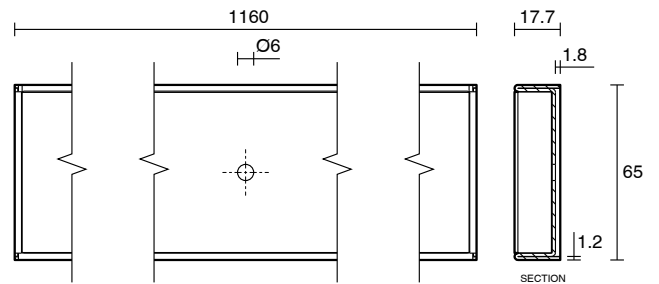

Posh Solus Tile Over Shower Tray with 1160mm Long Rear Matte Black Tile Insert Channel Suits Tiles 9mm and up (For 2 Wall / Corner Install) 1200mm x 900mm

9512257

SPECIFICATIONS

Recommended Use	Domestic, Hotel & Commercial
Shower Base Colour	Grey
Shower Base Material	SMC
Shower Grate Material	Stainless Steel (316 Grade)
Waste Position	Centre Rear
Shower Base Waste Size	50 mm
Weight of Shower Base	22 kg
Usage	Corner Install

WARRANTY

Warranty - Domestic Use	10 Years
Spare Parts & Labour	12 Months

Please refer to Warranty Page for full Terms and Conditions

Dimensions are nominal measurements only.

CLEANING RECOMMENDATIONS:

We recommend the use of soapy water or approved cleaners. This product should not be cleaned with abrasive materials. Damage caused by any improper treatment is not covered by the product warranty. Refer to Warranty Conditions

Disclaimer: Products in this specification manual must by regulation be installed by licensed and registered trade people. The manufacturer/distributor reserves the right to vary specifications or delete models from their range without prior notification. Dimensions are nominal measurements only. Dimensions and set-outs listed are correct at time of publication however the manufacturer/distributor takes no responsibility for printing errors.

Published 31/07/2023

To see the complete Posh range go to
www.reece.com.au