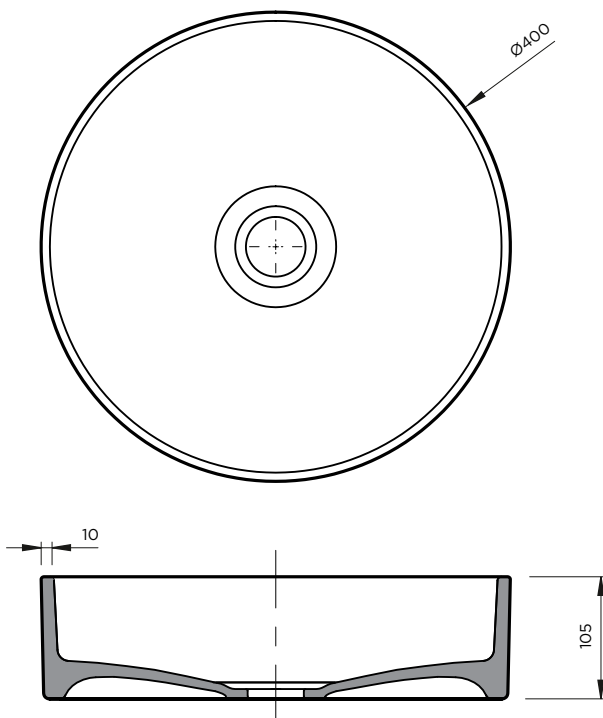

Dimensions: 400 x 105mm

Capacity: Approx. 7.5 Litres

Plug & Waste: Intended for 32mm connection.

Cleaning: Wipe down using non abrasive cleaning materials.

Overflow: N/A

NOT TO SCALE
ALL DIMENSIONS IN MM

Due to the nature of clay and our manufacturing processes, size and glaze variations may occur.
Variations on shade, colour and size are a natural feature of ceramic product fired at high temperature.