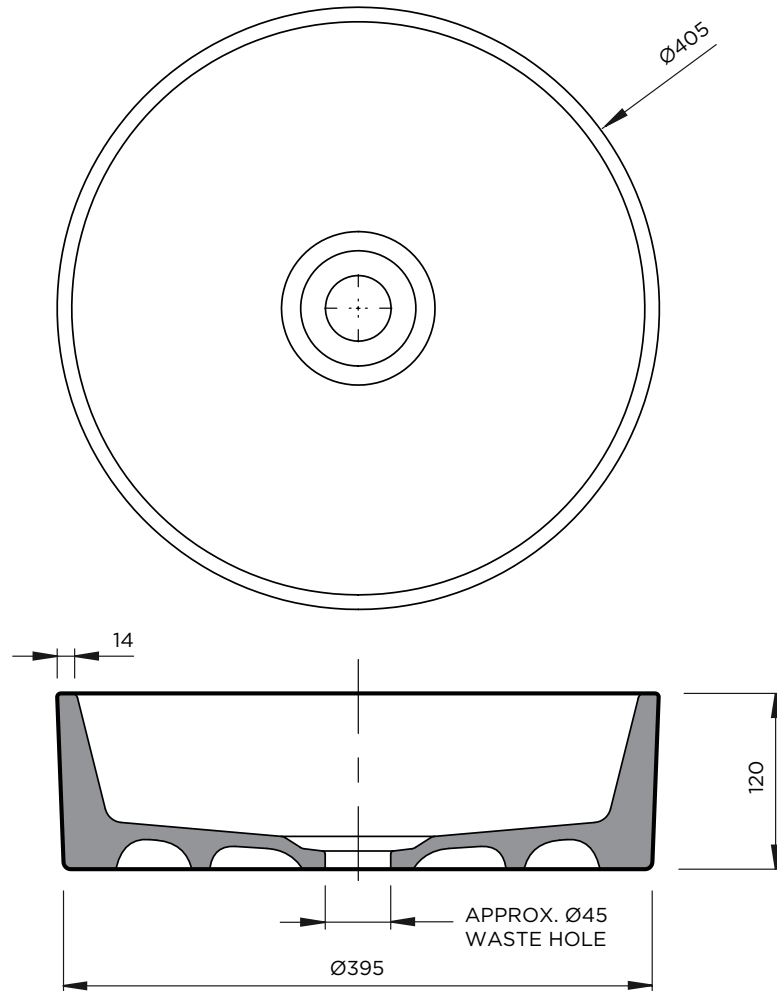

**ROBERT
GORDON**

INTERIORS

CLAY 400 ROUND BASIN

Specification Sheet

Straight sided with a contemporary profile. Clay 400 is a show stopping piece, perfect for a modern vanity. Designed and handmade in Australia.

**ROBERT
GORDON**
INTERIORS

NOT TO SCALE

All Dimensions in MM

PRODUCT	TITLE	CAPACITY	DIMENSIONS	PLUG & WASTE	OVERFLOW	MATERIAL
400	Clay 400 Basin	9 Litres	(D) 405mm (H) 120mm Waste Hole Approx. 45mm	Intended for 32mm connection	N/A	High-fired, fully vitrified stoneware

Robert Gordon Pottery 114 Mulcahy Road, Pakenham VIC 3910

Lead times: Please allow up to 8 - 10 weeks for production.