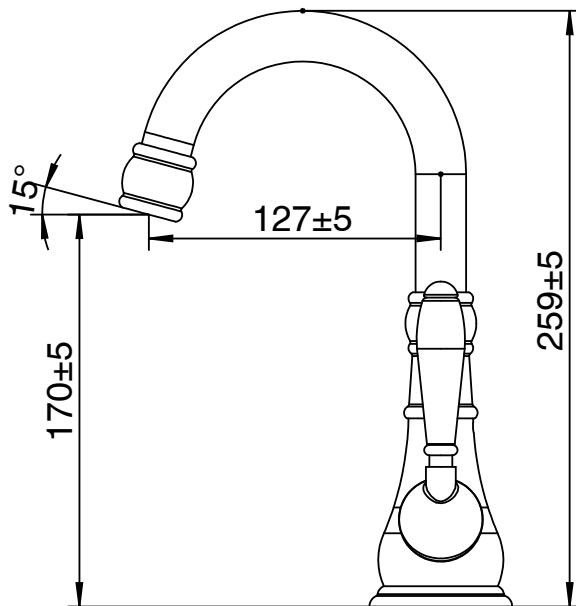

## Milli Voir Gooseneck Basin Mixer Tap Porcelain Handles Brushed Gold (4 Star)

2266222

SPECIFICATIONS	
Recommended Use	Domestic, Hotel & Commercial
Colour	Brushed Gold
Body Material	DR Brass
Recommended Pressure Range	150 - 500 kPa
Maximum Continuous Working Temperature	80 deg C
Suitable for Storage Tank Hot Water	Yes
Suitable for Continuous Flow Hot Water	Yes
Suitable for Gravity Feed Hot Water	No
WARRANTY	
Warranty - Domestic Use	15 Years
Spare Parts & Labour	12 Months
<i>Please refer to Warranty Page for full Terms and Conditions</i>	

Dimensions are nominal measurements only.