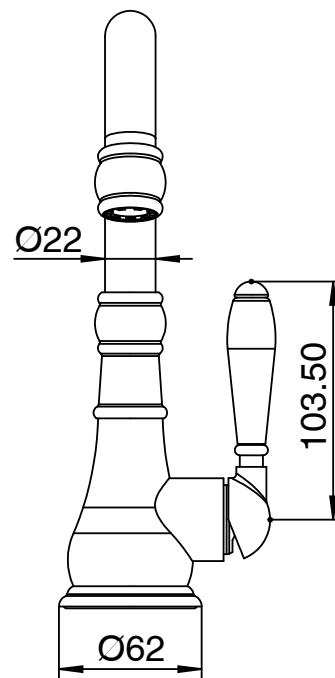

## Milli Voir Gooseneck Basin Mixer Tap Porcelain Handles Brushed Gold (4 Star)

2266222

SPECIFICATIONS	
Recommended Use	Domestic, Hotel & Commercial
Colour	Brushed Gold
Body Material	DR Brass
Recommended Pressure Range	150 - 500 kPa
Maximum Continuous Working Temperature	80 deg C
Suitable for Storage Tank Hot Water	Yes
Suitable for Continuous Flow Hot Water	Yes
Suitable for Gravity Feed Hot Water	No
WARRANTY	
Warranty - Domestic Use	15 Years
Spare Parts & Labour	12 Months
<i>Please refer to Warranty Page for full Terms and Conditions</i>	

Dimensions are nominal measurements only.