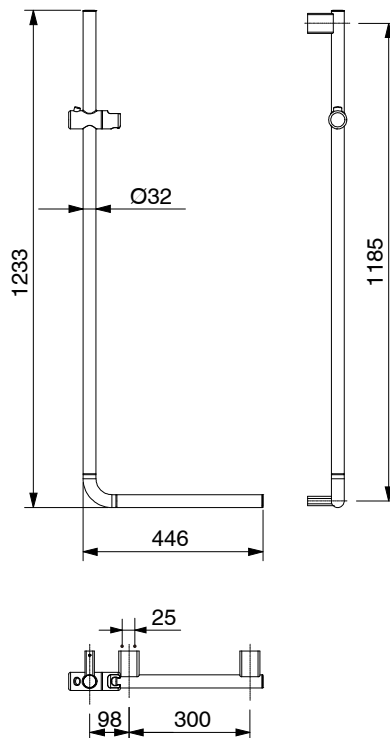

Dimensions are nominal measurements only.

CLEANING RECOMMENDATIONS:

We recommend the use of soapy water or approved cleaners. This product should not be cleaned with abrasive materials. Damage caused by any improper treatment is not covered by the product warranty. Refer to Warranty Conditions

Disclaimer: Products in this specification manual must by regulation be installed by licensed and registered trade people. The manufacturer/distributor reserves the right to vary specifications or delete models from their range without prior notification. Dimensions are nominal measurements only. Dimensions and set-outs listed are correct at time of publication however the manufacturer/distributor takes no responsibility for printing errors.

Published 21/03/2024

To see the complete Mizu range go to
www.reece.com.au