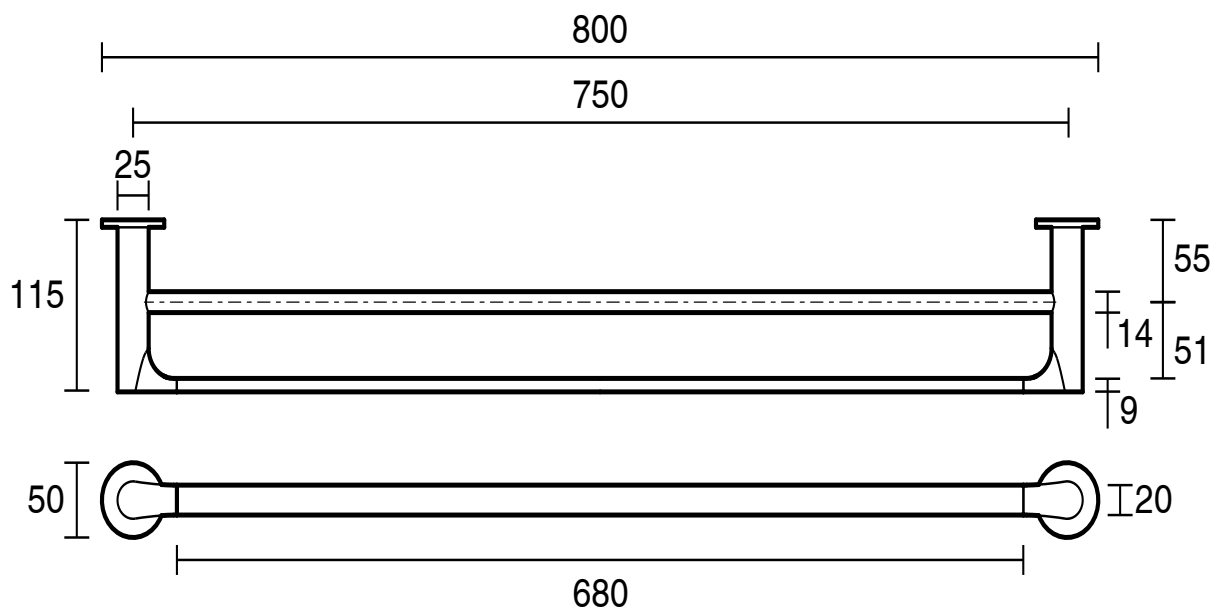

mizu

Mizu Silk Double Towel Rail 750mm Brushed Nickel

9511264

SPECIFICATIONS

Recommended Use	Domestic, Hotel & Commercial
Colour	Brushed Nickel
Material	Zinc

WARRANTY

Replacement Only - Domestic Use 10 Years

Please refer to Warranty Page for full Terms and Conditions

Dimensions are nominal measurements only.

CLEANING RECOMMENDATIONS:

We recommend the use of soapy water or approved cleaners. This product should not be cleaned with abrasive materials. Damage caused by any improper treatment is not covered by the product warranty. Refer to Warranty Conditions

Disclaimer: Products in this specification manual must by regulation be installed by licensed and registered trade people. The manufacturer/distributor reserves the right to vary specifications or delete models from their range without prior notification. Dimensions are nominal measurements only. Dimensions and set-outs listed are correct at time of publication however the manufacturer/distributor takes no responsibility for printing errors.

Published 27/07/2022

To see the complete Mizu range go to www.reece.com.au